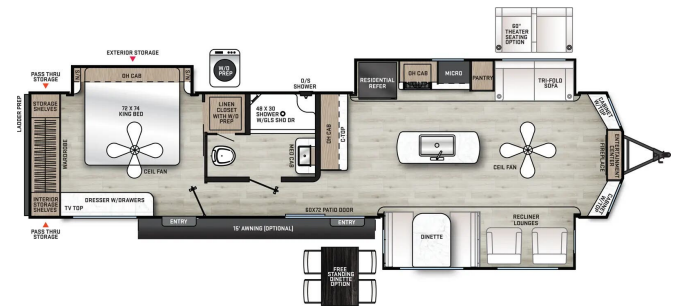

2025 FOREST RIVER AURORA DESTINATION 39FLTS

\$72,995.00

Originally \$85,616.00

\$305 Bi-Weekly

SPECIFICATIONS

Year	2025
Manufacturer	FOREST RIVER
Brand	AURORA DESTINATION
Model	39FLTS
Type	Park Model
Status	New
Stock #	T00043
Financing Available	✓
Warranty Available	✓
Suspension	N/A
Leveling	N/A
Exterior Length	40.9 ft.
Dry Weight	9901 lbs.
Sleeping Capacity	6 person(s)
Interior Colour	N/A
Exterior Colour	Aluminum
Slideouts	3

Disclaimer: Product information, pricing and photos are as accurate as possible and are subject to change without notice.

SELLING FEATURES

Specifications and Features:

- Exterior Length: 40 ft 11 in
- Exterior Width: 8 ft
- Exterior Height: 11 ft 8 in
- Interior Height: 6 ft 9 in
- Dry Weight: 9,901 lbs
- Gross Vehicle Weight Rating (GVWR): 11,640 lbs
- Hitch Weight: 1,440 lbs
- Cargo Carrying Capacity: 1,739 lbs
- Fresh Water C...