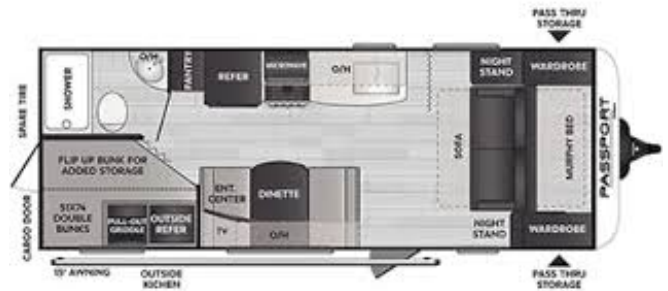

**SPECIAL UNIT**

**\$35,995.00**

Originally \$41,995

\$108 Bi-Weekly

**2024 KEYSTONE PASSPORT SL SERIES EAST 219BH**

**SPECIFICATIONS**

Year	2024
Manufacturer	KEYSTONE
Brand	PASSPORT SL SERIES EAST
Model	219BH
Type	Travel Trailer
Status	New
Stock #	T00022
Financing Available	✓
Warranty Available	✓
Suspension	N/A
Leveling	N/A
Exterior Length	25.8 ft.
Dry Weight	4794 lbs.
Sleeping Capacity	5 person(s)
Interior Colour	N/A
Exterior Colour	Fiberglass
Slideouts	N/A

**Disclaimer:** Product information, pricing and photos are as accurate as possible and are subject to change without notice.

**SELLING FEATURES**

Specifications and Features:

- Exterior Length: 25 ft 10 in
- Exterior Width: 8 ft
- Exterior Height: 10 ft 8 in
- Dry Weight: 4,794 lbs
- Gross Vehicle Weight Rating (GVWR): 6,430 lbs
- Hitch Weight: 535 lbs
- Fresh Water Capacity: 37 gallons
- Gray Water Capacity: 30 gallons
- Black Water C...