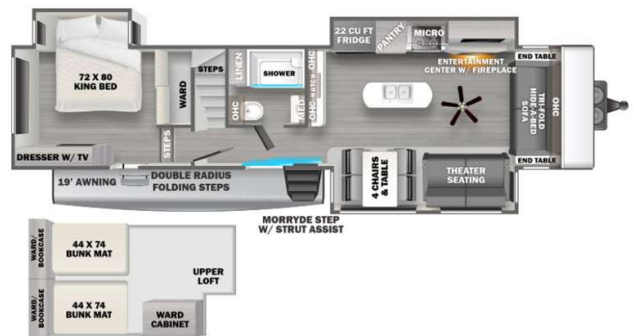

**SPECIAL UNIT**

**\$87,995.00**

Originally \$98,995

\$291 Bi-Weekly

**2023 FOREST RIVER SANDPIPER DESTINATION 399LOFT**

**SPECIFICATIONS**

Year	2023
Manufacturer	FOREST RIVER
Brand	SANDPIPER DESTINATION
Model	399LOFT
Type	Park Model
Status	New
Stock #	T00011
Financing Available	✓
Warranty Available	✓
Suspension	N/A
Leveling	N/A
Exterior Length	40.7 ft.
Dry Weight	10939 lbs.
Sleeping Capacity	6 person(s)
Interior Colour	N/A
Exterior Colour	Fiberglass
Slideouts	3

**Disclaimer:** Product information, pricing and photos are as accurate as possible and are subject to change without notice.

399LOFT

**SELLING FEATURES**

Specifications and Features:

- Exterior Length (ft): 40'8"
- Exterior Width (ft): 8'0"
- Exterior Height (ft): 13'4"
- Interior Height (ft): 8'3"
- Gross Vehicle Weight Rating (GVWR) (lbs): 13,619
- Unloaded Weight (lbs): 10,939
- Payload Capacity (lbs): 2680
- Hitch Weight (lbs): 1619
- Blac...