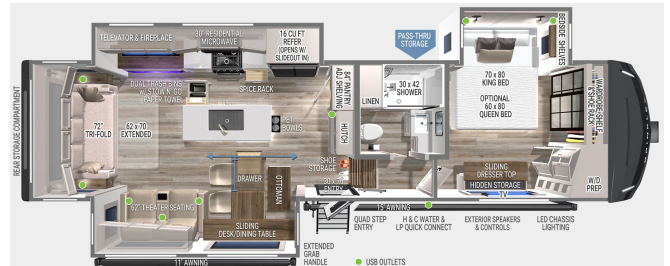

BILL THOMAS CAMPER SALES

onlinesales@btcamper.com 1-636-327-5900
101 Thomas RV Way, Wentzville, MO 63385
Local 1-636-327-5900 | <https://www.btcamper.com>

2026 BRINKLEY MODEL Z 3100

$99,995.00

Originally $124,061.00

SPECIFICATIONS

Year	2026
Manufacturer	BRINKLEY
Brand	MODEL Z
Model	3100
Type	Fifth Wheel
Status	New
Stock #	13445
Financing Available	✓
Warranty Available	✓
Suspension	N/A
Leveling	N/A
Exterior Length	34.9 ft.
Dry Weight	12276 lbs.
Sleeping Capacity	4 person(s)
Interior Colour	N/A
Exterior Colour	N/A
Slideouts	3

Disclaimer: Product information, pricing and photos are as accurate as possible and are subject to change without notice.

SELLING FEATURES

Specifications and Features:

- Exterior Width: 8 ft
- Exterior Height: 13 ft 3 in
- Tire Size: 215/75 R17.5
- Furnace: 35,000 BTU
- Air Conditioning: 31,500 BTU(18 + 13.5)
- Refrigerator: 16 cu ft 12V
- Cooktop Burners: 3
- Shower Size: 30" x 42"
- Number of Awnings: 2 (11' & 15' Electric wit...

OPTIONS & EQUIPMENT

- DECOR - COASTAL CAROLINA
- INTEGRITY PCKG-STANDARD
- POWER PCKG-STANDARD
- INSULATION PCKG-STANDARD
- SLIDING DESK DINETTE TABLE-STANDARD N/A 3110
- CURT TCS UPGRADED SUSPENSION-STANDARD
- DUAL PANE WINDOWS
- RVIA SEAL
- SAFERIDE 24/7 UNLIMITED ROADSIDE ASSISTANCE - 1 YEAR
- FREIGHT
- WINTERIZATION

Powered by focusRV