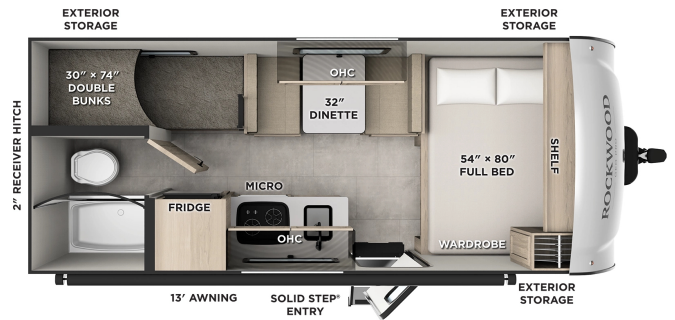

2026 FOREST RIVER ROCKWOOD GEO PRO 17LE

$27,900.00

Originally ~~$32,971.00~~

$135 Bi-Weekly

SPECIFICATIONS

Year	2026
Manufacturer	FOREST RIVER
Brand	ROCKWOOD GEO PRO
Model	17LE
Type	Travel Trailer
Status	New
Stock #	8770
Financing Available	✓
Warranty Available	✓
Suspension	N/A
Leveling	N/A
Exterior Length	20.0 ft.
Dry Weight	2635 lbs.
Sleeping Capacity	5 person(s)
Interior Colour	N/A
Exterior Colour	N/A
Slideouts	N/A

Disclaimer: Product information, pricing and photos are as accurate as possible and are subject to change without notice.

SELLING FEATURES

The Rockwood GEO Pro 17LE travel trailer is an accessible and adventure-ready choice for campers who want a lightweight, easily towable RV without sacrificing quality or capability. With a compact footprint and smart design, the 17LE is ideal for couples, small families, or solo travelers who enj...

Powered by focusRV