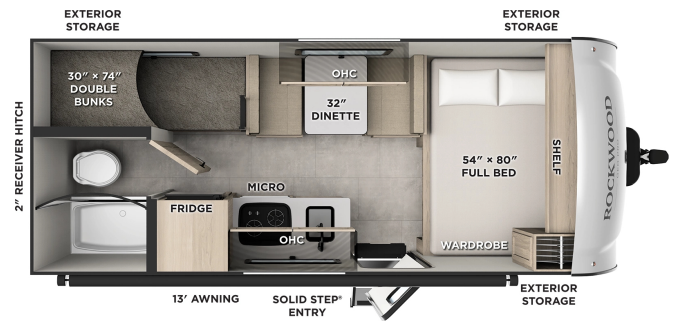

2026 FOREST RIVER ROCKWOOD GEO PRO 17LE

\$27,900.00

Originally \$32,971.00

SPECIFICATIONS

Year	2026
Manufacturer	FOREST RIVER
Brand	ROCKWOOD GEO PRO
Model	17LE
Type	Travel Trailer
Status	New
Stock #	8770
Financing Available	✘
Warranty Available	✘
Suspension	N/A
Leveling	N/A
Exterior Length	20.0 ft.
Dry Weight	2635 lbs.
Sleeping Capacity	5 person(s)
Interior Colour	N/A
Exterior Colour	N/A
Slideouts	N/A

Disclaimer: Product information, pricing and photos are as accurate as possible and are subject to change without notice.

SELLING FEATURES

The Rockwood GEO Pro 17LE travel trailer is an accessible and adventure-ready choice for campers who want a lightweight, easily towable RV without sacrificing quality or capability. With a compact footprint and smart design, the 17LE is ideal for couples, small families, or solo travelers who enj...