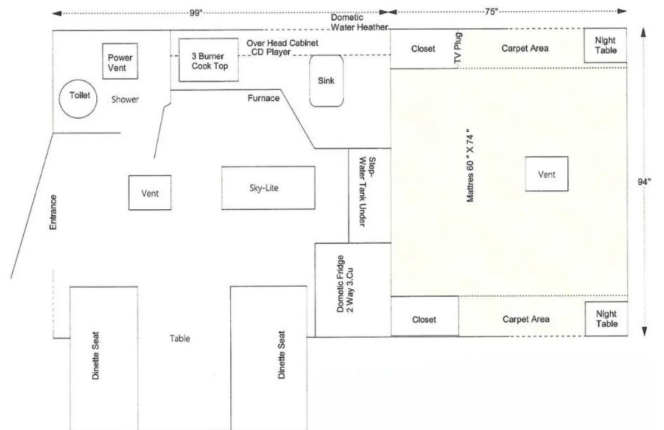

Originally \$49,980.00

**2026 WESTLAND RV MANUFACTURE LTD. TRAVELAIRE 83SL**

**SPECIFICATIONS**

Year	2026
Manufacturer	WESTLAND RV MANUFACTURE LTD.
Brand	TRAVELAIRE
Model	83SL
Type	Truck Camper
Status	New
Stock #	51557
Suspension	N/A
Leveling	N/A
Exterior Length	14.6 ft.
Dry Weight	2220 lbs.
Sleeping Capacity	N/A person(s)
Interior Colour	N/A
Exterior Colour	N/A
Slideouts	N/A

**Disclaimer:** Product information, pricing and photos are as accurate as possible and are subject to change without notice.

**OPTIONS & EQUIPMENT**

- REARAWNING
- 5 STEP
- POWER FAN
- DINETTE DRAWER
- HAPPIJAC'S
- OUTSIDE SHOWER
- SKYLITE
- 200 WATT SOLAR
- 110 VOLT CABLE OUTLET
- ROOF AIR