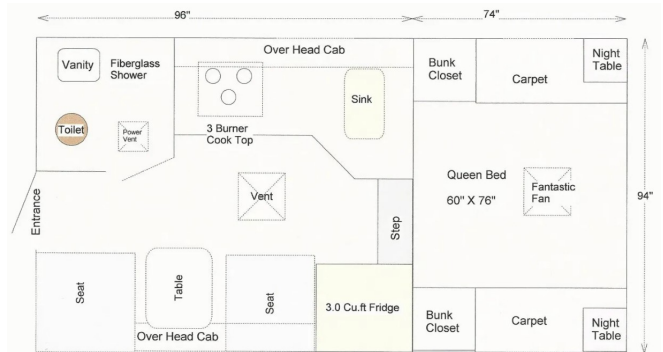

2026 WESTLAND RV MANUFACTURE LTD. TRAVELAIRE 80WS

\$40,888.00

Originally \$44,980.00

\$166 Bi-Weekly

SPECIFICATIONS

| | |
|-------------------|------------------------------|
| Year | 2026 |
| Manufacturer | WESTLAND RV MANUFACTURE LTD. |
| Brand | TRAVELAIRE |
| Model | 80WS |
| Type | Truck Camper |
| Status | New |
| Stock # | 51556 |
| Suspension | N/A |
| Leveling | N/A |
| Exterior Length | 14.5 ft. |
| Dry Weight | 1760 lbs. |
| Sleeping Capacity | N/A person(s) |
| Interior Colour | N/A |
| Exterior Colour | N/A |
| Slideouts | N/A |

Disclaimer: Product information, pricing and photos are as accurate as possible and are subject to change without notice.

OPTIONS & EQUIPMENT

- REARAWNING
- TV SUPPORT
- 5 STEP
- POWER FAN
- DINETTE DRAWER
- HAPPIJAC'S
- OUTSIDE SHOWER
- PREWIRE AIR
- SKYLITE
- 200 WATT SOLAR
- 110 VOLT CABLE OUTLET