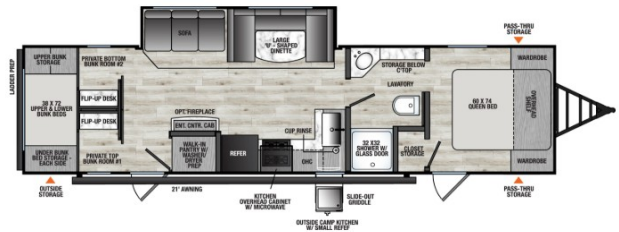

ON ORDER UNIT

2026 COACHMEN CLIPPER 6K SERIES 282DORM

SPECIFICATIONS

Year	2026
Manufacturer	COACHMEN
Brand	CLIPPER 6K SERIES
Model	282DORM
Type	Travel Trailer
Status	New
Stock #	NZJCTW282DORM
Financing Available	✓
Warranty Available	✓
Suspension	N/A
Leveling	N/A
Exterior Length	36.9 ft.
Dry Weight	7208 lbs.
Sleeping Capacity	8 person(s)
Interior Colour	N/A
Exterior Colour	N/A
Slideouts	1

Disclaimer: Product information, pricing and photos are as accurate as possible and are subject to change without notice.

SELLING FEATURES

The Coachmen Clipper 282DORM features a dual rear private bunkroom layout with flip-up desks, plus a front private queen bedroom, offering true multi-room family separation. Includes a large slide-out living area with U-dinette and sofa, creating an open central space. Approximately 7,200-7,3...