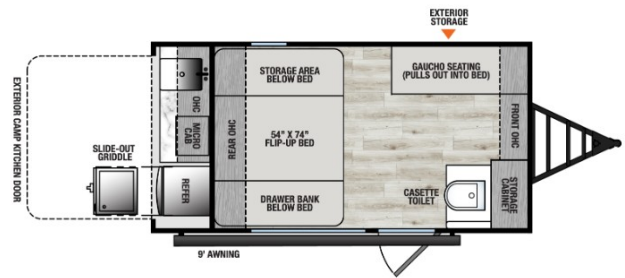

ON ORDER UNIT

2026 COACHMEN CLIPPER ROK 12000ROK

SPECIFICATIONS

Year	2026
Manufacturer	COACHMEN
Brand	CLIPPER ROK
Model	12000ROK
Type	Travel Trailer
Status	New
Stock #	NZJCWT12000ROK26
Financing Available	✓
Warranty Available	✓
Suspension	N/A
Leveling	N/A
Exterior Length	16.1 ft.
Dry Weight	2380 lbs.
Sleeping Capacity	3 person(s)
Interior Colour	N/A
Exterior Colour	N/A
Slideouts	N/A

Disclaimer: Product information, pricing and photos are as accurate as possible and are subject to change without notice.

SELLING FEATURES

The Coachmen Clipper ROK 12000ROK features a compact off-road teardrop design with a 54" x 74" flip-up bed, gaucho seating/bed, and rear hatch outdoor kitchen with slide-out griddle. Approximately 2,380 lbs dry, 16 ft 1 in length, and sleeps up to 3, making it extremely lightweight and SUV tow...

OPTIONS & EQUIPMENT

- Spare Tire + Carrier
- Solar Package (200W Panel with 30 Amp Solar Controller)
- Roof Rack
- Roof Top Tent

Powered by focusRV