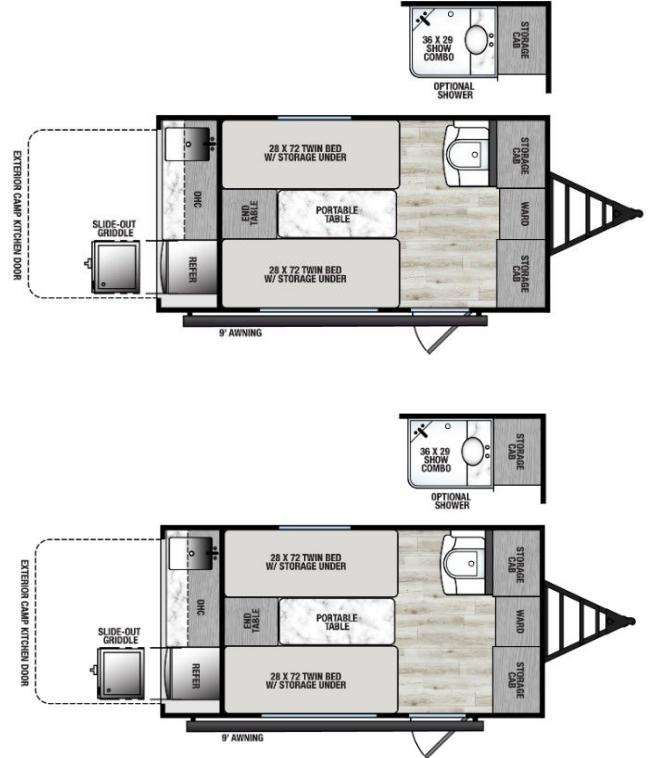

**ON ORDER UNIT**

**2026 COACHMEN CLIPPER ROK 11000ROK**

**SPECIFICATIONS**

Year	2026
Manufacturer	COACHMEN
Brand	CLIPPER ROK
Model	11000ROK
Type	Travel Trailer
Status	New
Stock #	NZJCWT11000ROK26
Financing Available	✓
Warranty Available	✓
Suspension	N/A
Leveling	N/A
Exterior Length	16.1 ft.
Dry Weight	2419 lbs.
Sleeping Capacity	2 person(s)
Interior Colour	N/A
Exterior Colour	N/A
Slideouts	N/A

**Disclaimer:** Product information, pricing and photos are as accurate as possible and are subject to change without notice.

**SELLING FEATURES**

The Coachmen Clipper ROK 11000ROK features a compact off-road design with dual twin beds, outdoor kitchen setup, and optional cassette toilet, built for adventure-focused camping. Approximately 2,419 lbs dry, 16 ft 1 in length, and 3,765 lbs GVWR, making it extremely lightweight and easy to tow ...

**OPTIONS & EQUIPMENT**

- Spare Tire + Carrier
- Solar Package (200W Panel with 30 Amp Solar Controller)
- Roof Rack
- Roof Top Tent
- All-In-One Wet Bath with Cassette Toilet

Powered by focusRV