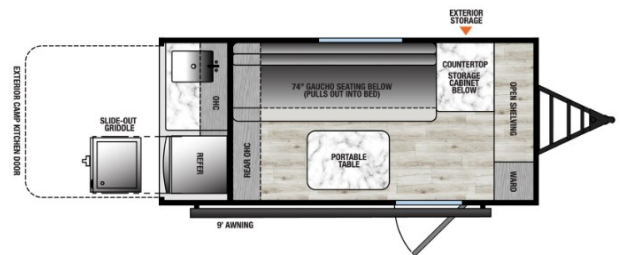

ON ORDER UNIT

2026 COACHMEN CLIPPER ROK 9000ROK

SPECIFICATIONS

Year	2026
Manufacturer	COACHMEN
Brand	CLIPPER ROK
Model	9000ROK
Type	Travel Trailer
Status	New
Stock #	NZJCWT9000ROK26
Financing Available	✓
Warranty Available	✓
Suspension	N/A
Leveling	N/A
Exterior Length	14.3 ft.
Dry Weight	1499 lbs.
Sleeping Capacity	2 person(s)
Interior Colour	N/A
Exterior Colour	Aluminum
Slideouts	N/A

Disclaimer: Product information, pricing and photos are as accurate as possible and are subject to change without notice.

SELLING FEATURES

The Coachmen Clipper ROK 9000ROK features a compact teardrop off-road design with rear hatch outdoor kitchen and sleeping for 2, built for simple, adventure-style camping. Approximately 1,801 lbs dry, 14 ft 4 in length, and 2,180 lbs GVWR, making it extremely lightweight and towable by almost ...