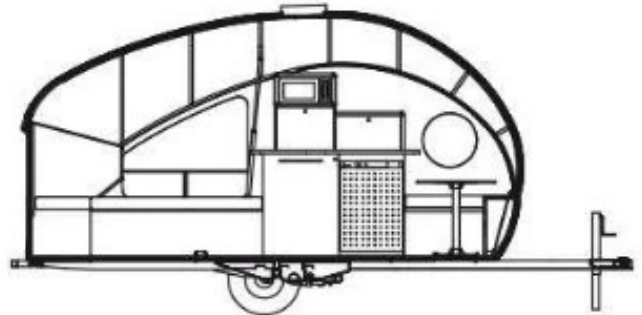

WOODY'S RV WORLD ABBOTSFORD

webleads@woodysrvworldabbotsford.dsmessage.com 1-844-854-1288

31708 Marshall Road, Abbotsford, BC V2T 6B1

Local 1-604-854-1288 | Fax 1-604-854-1406 | <https://www.woodysrv.com/>

Woody's Price

2027 SAFARI CONDO ALTO R1713

SPECIFICATIONS

Year	2027
Manufacturer	SAFARI CONDO
Brand	ALTO
Model	R1713
Type	Travel Trailer
Status	New
Stock #	51542
Financing Available	✓
Warranty Available	Manufacturer
Suspension	N/A
Leveling	N/A
Exterior Length	17.3 ft.
Dry Weight	1949 lbs.
Sleeping Capacity	3 person(s)
Interior Colour	SEA SPRAY / DANISH / WHITE
Exterior Colour	N/A
Slideouts	N/A

Disclaimer: Product information, pricing and photos are as accurate as possible and are subject to change without notice.

OPTIONS & EQUIPMENT

- CARAVAN MOVER SYSTEM WITH REMOTE CONTROL
- 15 ALUMINUM WHEELS WITH RADIAL TIRE
- 15" ALUMINUM SPARE WHEEL WITH RADIAL TIRE
- WIRELESS REAR VIEW CAMERA
- FABRIC COLORS: SEA SPRAY BLUE WITH MEMORY FOAM
- EXTERIOR COLOR: SILVER
- CABINET COLOR: DANISH MAPLE
- COUNTERTOP COLOR: WHITE
- FRONT WINDOW
- TRUMA INSTANT WATER HEATER
- TRUMA VARIO HEAT 11 500 BTU FURNACE
- PRESSURE REGULATOR FOR WATER PUMP
- DOUBLE PROPANE TANKS WITH REGULATOR
- LITHIUM BATTERY CHARGER 45A
- SOLAR PANELS 440W
- POWERED ROOF VENT MAXXFAN 12 V WITH REMOTE (AUTOMATIC)
- HEAT PUMP AIR CONDITIONER 10 150 BTU (FLOOR MOUNTED)
- DOOR LOCK WITH KEY
- DRIVER SIDE EXTERIOR LIGHT
- EXTERIOR TABLE: SILVER
- SHELVES AND POLE IN CLOSET
- DOUBLE PROPANE TANK COVER

Powered by focusRV