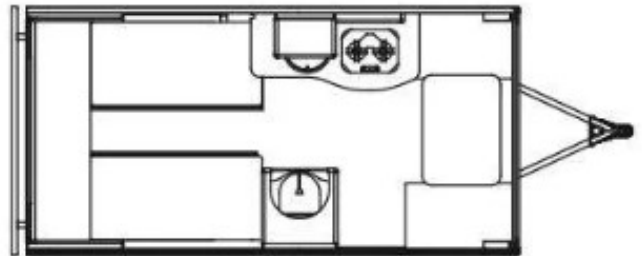

WOODY'S RV WORLD ABBOTSFORD

webleads@woodysrvworldabbotsford.dsmessage.com 1-844-854-1288

31708 Marshall Road, Abbotsford, BC V2T 6B1

Local 1-604-854-1288 | Fax 1-604-854-1406 | <https://www.woodysrv.com/>

Woody's Price

2027 SAFARI CONDO ALTO R1713

SPECIFICATIONS

Year	2027
Manufacturer	SAFARI CONDO
Brand	ALTO
Model	R1713
Type	Travel Trailer
Status	New
Stock #	51542
Financing Available	✓
Warranty Available	Manufacturer
Suspension	N/A
Leveling	N/A
Exterior Length	17.3 ft.
Dry Weight	1949 lbs.
Sleeping Capacity	3 person(s)
Interior Colour	SEA SPRAY / DANISH / WHITE
Exterior Colour	N/A
Slideouts	N/A

Disclaimer: Product information, pricing and photos are as accurate as possible and are subject to change without notice.

OPTIONS & EQUIPMENT

- CARAVAN MOVER SYSTEM WITH REMOTE CONTROL
- 15 ALUMINUM WHEELS WITH RADIAL TIRE
- 15" ALUMINUM SPARE WHEEL WITH RADIAL TIRE
- WIRELESS REAR VIEW CAMERA
- FABRIC COLORS: SEA SPRAY BLUE WITH MEMORY FOAM
- EXTERIOR COLOR: SILVER
- CABINET COLOR: DANISH MAPLE
- COUNTERTOP COLOR: WHITE
- FRONT WINDOW
- TRUMA INSTANT WATER HEATER
- TRUMA VARIO HEAT 11 500 BTU FURNACE
- PRESSURE REGULATOR FOR WATER PUMP
- DOUBLE PROPANE TANKS WITH REGULATOR
- LITHIUM BATTERY CHARGER 45A
- SOLAR PANELS 440W
- POWERED ROOF VENT MAXXFAN 12 V WITH REMOTE (AUTOMATIC)
- HEAT PUMP AIR CONDITIONER 10 150 BTU (FLOOR MOUNTED)
- DOOR LOCK WITH KEY
- DRIVER SIDE EXTERIOR LIGHT
- EXTERIOR TABLE: SILVER
- SHELVES AND POLE IN CLOSET
- DOUBLE PROPANE TANK COVER

Powered by focusRV