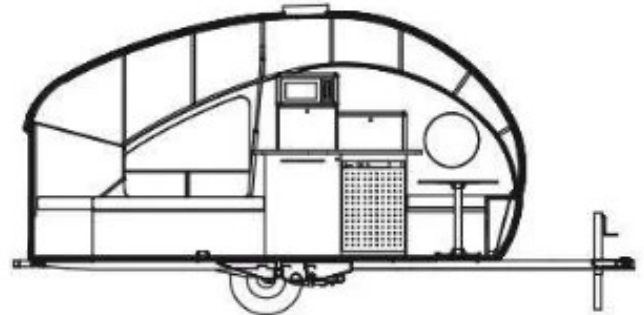

WOODY'S RV WORLD ABBOTSFORD

webleads@woodysrvworldabbotsford.dsmessage.com 1-844-854-1288

31708 Marshall Road, Abbotsford, BC V2T 6B1

Local 1-604-854-1288 | Fax 1-604-854-1406 | <https://www.woodysrv.com/>

Woody's Price

2027 SAFARI CONDO ALTO R1713

SPECIFICATIONS

Year	2027
Manufacturer	SAFARI CONDO
Brand	ALTO
Model	R1713
Type	Travel Trailer
Status	New
Stock #	51539
Financing Available	✓
Warranty Available	Manufacturer
Suspension	N/A
Leveling	N/A
Exterior Length	17.3 ft.
Dry Weight	1949 lbs.
Sleeping Capacity	3 person(s)
Interior Colour	SEA SPRAY / STORM / CONCRETE
Exterior Colour	N/A
Slideouts	N/A

Disclaimer: Product information, pricing and photos are as accurate as possible and are subject to change without notice.

OPTIONS & EQUIPMENT

- CARAVAN MOVER SYSTEM WITH REMOTE CONTROL
- DOUBLE WHEEL WITH TIRES
- 15 ALUMINUM WHEELS WITH RADIAL TIRE
- 15" ALUMINUM SPARE WHEEL WITH RADIAL TIRE
- FABRIC COLOURS: SEA SPRAY BLUE
- EXTERIOR COLOR: LIGHT BLUE
- CABINET COLOR: STORM
- COUNTERTOP COLOR: CONCRETE
- FRONT WINDOW
- TRUMA COMBI 4 WATER HEATER/ FURNACE
- DOUBE PROPANE TANKS WITH REGULATOR
- LITHIUM BATTERY CHARGER 45A
- SOLAR PANELS 440W
- POWERED ROOF VENT MAXXFAN 12 V WITH REMOTE (AUTOMATIC)
- HEAT PUMP AIR CONDITIONER 10 150 BTU (FLOOR MOUNTED)
- BUILT-IN MICROWAVE OVEN
- DOOR LOCK WITH KEY
- DRIVER SIDE EXTERIOR LIGHT
- 2-BIKE FOLDING BIKE RACK (120LB CAPACITY)
- EXTERIOR TABLE: BLUE
- DOUBLE PROPANE TANK COVER
- WI-FI BOOSTER
- SHELVES AND POLE IN CLOSET

Powered by focusRV