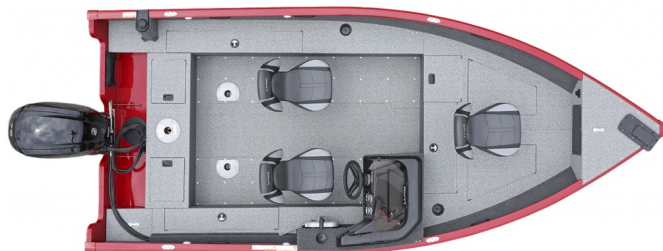

2026 LUND 1650 REBEL XL SS

\$49,890.00

SPECIFICATIONS

Year	2026
Manufacturer	LUND
Brand	1650 REBEL XL
Model	SS
Type	Fishing Boat
Status	New
Stock #	PC2181
Financing Available	✘
Warranty Available	✘
Suspension	N/A
Leveling	N/A
Exterior Length	16.7 ft.
Dry Weight	1755 lbs.
Sleeping Capacity	N/A person(s)
Interior Colour	N/A
Exterior Colour	N/A
Slideouts	N/A

Disclaimer: Product information, pricing and photos are as accurate as possible and are subject to change without notice.

SELLING FEATURES

2026 Lund 1650 Rebel XL SS - PC2181 - Cobalt Blue

Back and better than ever the versatile Lund 1650 Rebel XL is the ultimate 16-foot aluminum fishing boat. Perfect for any family this small fishing boat is ideal for the first time fishing boat buyer or someone looking for an easy trailering an...