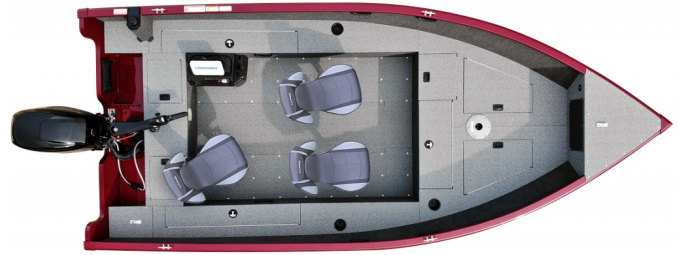

\$43,690.00

2026 LUND 1650 REBEL XL TILLER

SPECIFICATIONS

Year	2026
Manufacturer	LUND
Brand	1650 REBEL XL
Model	TILLER
Type	Fishing Boat
Status	New
Stock #	PC2179
Financing Available	✘
Warranty Available	✘
Suspension	N/A
Leveling	N/A
Exterior Length	16.7 ft.
Dry Weight	1598 lbs.
Sleeping Capacity	N/A person(s)
Interior Colour	N/A
Exterior Colour	N/A
Slideouts	N/A

Disclaimer: Product information, pricing and photos are as accurate as possible and are subject to change without notice.

SELLING FEATURES

2026 Lund 1650 Rebel XL Tiller - PC2179 - Gunmetal

The Lund 1650 Rebel XL is a very popular 16-foot fishing boat. This versatile aluminum fishing boat is perfect for any type of fishing. The tiller-drive format makes it easy to backroll and the wide-open layout means plenty of room for moving...