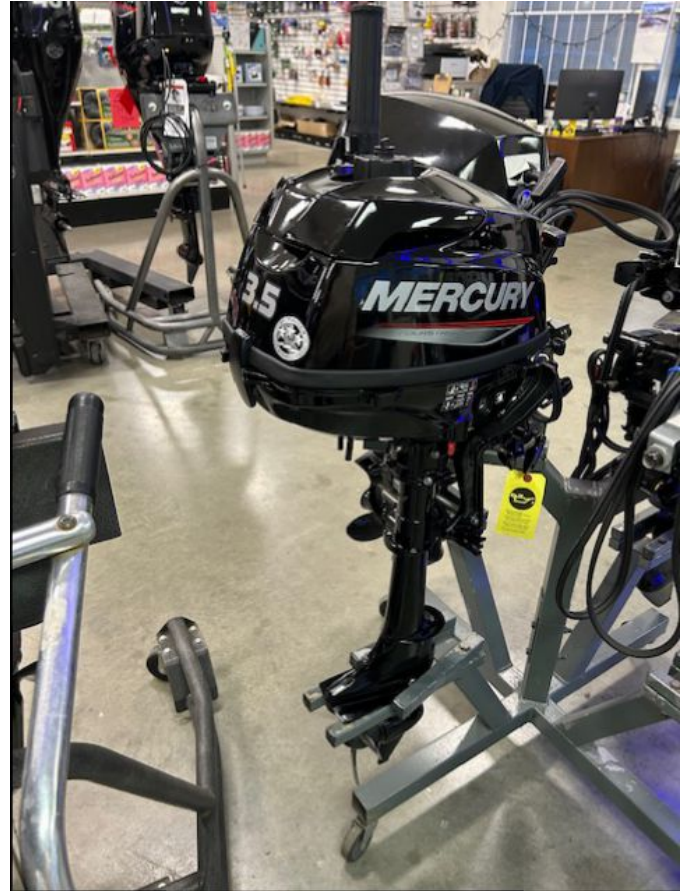

2026 MERCURY MERCURY 3.5HP, TILLER, 15

$1,660.00

Originally ~~$1,660.00~~

SPECIFICATIONS

Year	2026
Manufacturer	MERCURY
Brand	MERCURY
Model	3.5HP, TILLER, 15
Type	Outboard Motor
Status	New
Stock #	M2606
Financing Available	✘
Warranty Available	✘
Suspension	N/A
Leveling	N/A
Exterior Length	3.0 ft.
Dry Weight	41 lbs.
Sleeping Capacity	N/A person(s)
Interior Colour	N/A
Exterior Colour	N/A
Slideouts	N/A

Disclaimer: Product information, pricing and photos are as accurate as possible and are subject to change without notice.

SELLING FEATURES

Easy Portability

Simple to install and lightweight, 2.5 to 20hp FourStroke outboards let you bring along the fun wherever it's needed.

Powered by focusRV