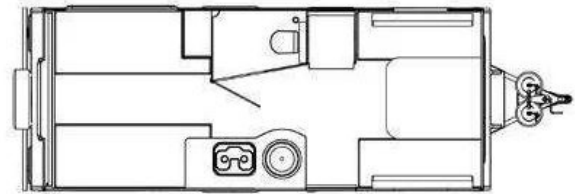

Woody's Price

2027 SAFARI CONDO ALTO F2414

SPECIFICATIONS

Year	2027
Manufacturer	SAFARI CONDO
Brand	ALTO
Model	F2414
Type	Travel Trailer
Status	New
Stock #	51526
Financing Available	✓
Warranty Available	Manufacturer
Suspension	N/A
Leveling	N/A
Exterior Length	24.0 ft.
Dry Weight	2933 lbs.
Sleeping Capacity	4 person(s)
Interior Colour	N/A
Exterior Colour	N/A
Slideouts	N/A