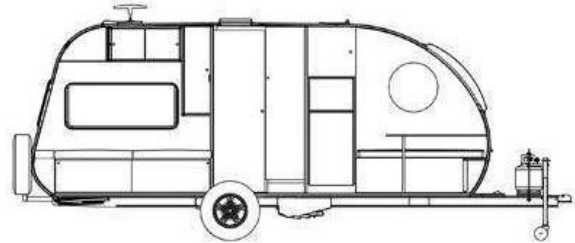

Woody's Price

2027 SAFARI CONDO ALTO F2414

SPECIFICATIONS

Year	2027
Manufacturer	SAFARI CONDO
Brand	ALTO
Model	F2414
Type	Travel Trailer
Status	New
Stock #	51526
Financing Available	✓
Warranty Available	Manufacturer
Suspension	N/A
Leveling	N/A
Exterior Length	24.0 ft.
Dry Weight	2933 lbs.
Sleeping Capacity	4 person(s)
Interior Colour	N/A
Exterior Colour	N/A
Slideouts	N/A