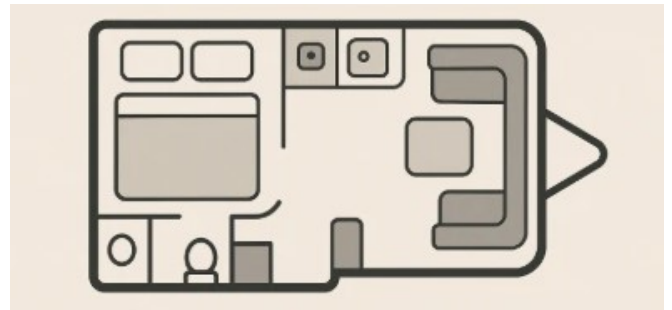

Woody's Price

2027 SAFARI CONDO ALTO R1723

SPECIFICATIONS

Year	2027
Manufacturer	SAFARI CONDO
Brand	ALTO
Model	R1723
Type	Travel Trailer
Status	New
Stock #	51516
Financing Available	✓
Warranty Available	Manufacturer
Suspension	N/A
Leveling	N/A
Exterior Length	17.3 ft.
Dry Weight	1991 lbs.
Sleeping Capacity	3 person(s)
Interior Colour	N/A
Exterior Colour	N/A
Slideouts	N/A