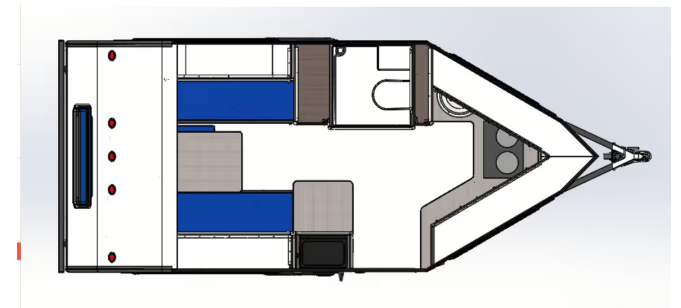

#### SPECIFICATIONS

Year	2027
Manufacturer	SAFARI CONDO
Brand	ALTO
Model	A1752
Type	Travel Trailer
Status	New
Stock #	51513
Financing Available	✓
Warranty Available	Manufacturer
Suspension	N/A
Leveling	N/A
Exterior Length	17.0 ft.
Dry Weight	2224 lbs.
Sleeping Capacity	2 person(s)
Interior Colour	N/A
Exterior Colour	N/A
Slideouts	N/A