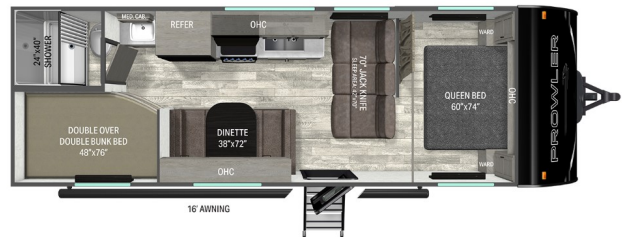

2026 HEARTLAND PROWLER 2600BH

MSRP \$54,980.00

\$160 Bi-Weekly

\$0 down @ 7.99% APR for 60/240 months
(\$15,591 C.O.B.) O.A.C.

Woody's Price \$36,980.00

SPECIFICATIONS

Year	2026
Manufacturer	HEARTLAND
Brand	PROWLER
Model	2600BH
Type	Travel Trailer
Status	New
Stock #	51508
Financing Available	✓
Warranty Available	Manufacturer
Suspension	N/A
Leveling	N/A
Exterior Length	29.4 ft.
Dry Weight	4805 lbs.
Sleeping Capacity	8 person(s)
Interior Colour	N/A
Exterior Colour	N/A
Slideouts	1