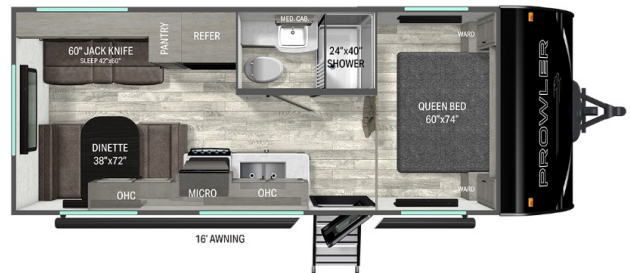

2026 HEARTLAND PROWLER 2100QB

MSRP \$48,980.00

\$181 Bi-Weekly

\$0 down @ 7.99% APR for 60/240 months
(\$17,699 C.O.B.) O.A.C.

Woody's Price \$41,980.00

SPECIFICATIONS

Year	2026
Manufacturer	HEARTLAND
Brand	PROWLER
Model	2100QB
Type	Travel Trailer
Status	New
Stock #	51506
Financing Available	✓
Warranty Available	Manufacturer
Suspension	N/A
Leveling	N/A
Exterior Length	21.9 ft.
Dry Weight	4430 lbs.
Sleeping Capacity	4 person(s)
Interior Colour	GRAY
Exterior Colour	N/A
Slideouts	1