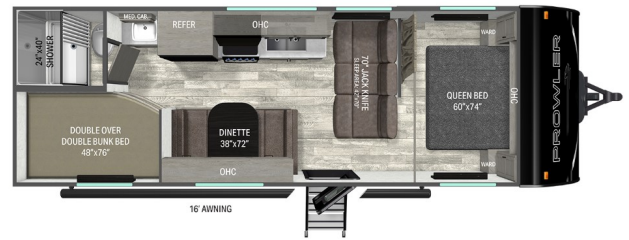

### SPECIFICATIONS

Year	2026
Manufacturer	HEARTLAND
Brand	PROWLER
Model	2600BH
Type	Travel Trailer
Status	New
Stock #	51505
Financing Available	✓
Warranty Available	Manufacturer
Suspension	N/A
Leveling	N/A
Exterior Length	29.5 ft.
Dry Weight	4805 lbs.
Sleeping Capacity	8 person(s)
Interior Colour	N/A
Exterior Colour	N/A
Slideouts	1