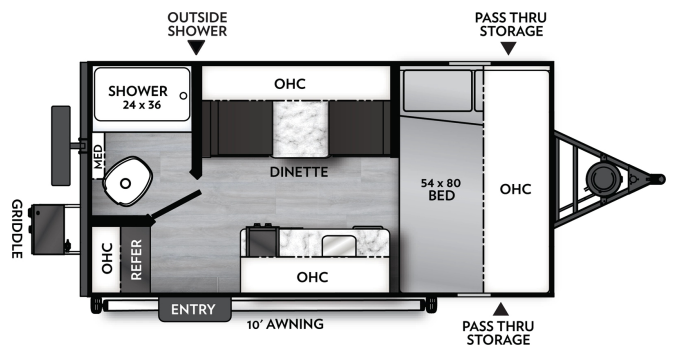

2026 COACHMEN APEX REMOTE 14R

MSRP \$49,980.00

\$160 Bi-Weekly

\$0 down @ 7.99% APR for 60/240 months
(\$15,591 C.O.B.) O.A.C.

Woody's Price \$36,980.00

SPECIFICATIONS

Year	2026
Manufacturer	COACHMEN
Brand	APEX
Model	REMOTE 14R
Type	Travel Trailer
Status	New
Stock #	51497
Financing Available	✓
Warranty Available	Manufacturer
Suspension	N/A
Leveling	N/A
Exterior Length	17.6 ft.
Dry Weight	2752 lbs.
Sleeping Capacity	2 person(s)
Interior Colour	WHITE
Exterior Colour	Fiberglass with Azdel composite
Slideouts	N/A

Disclaimer: Product information, pricing and photos are as accurate as possible and are subject to change without notice.

SELLING FEATURES

Specifications and Features:

- Exterior Length: 17 ft 7 in
- Dry Weight: 2,752 lbs
- GVWR: 3,800 lbs
- Fresh Water Capacity: 52 gallons
- Gray Water Capacity: 27 gallons
- Black Water Capacity: 27 gallons
- Sleeps: 2
- Body Material: Aluminum
- Sidewall Construction: Fiberglass with Azdel com...