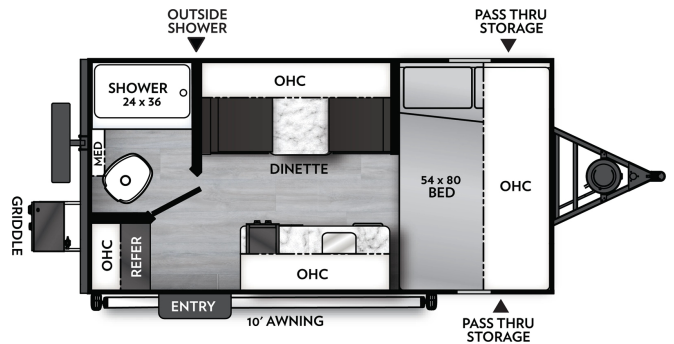

2026 COACHMEN APEX REMOTE 14R

MSRP \$49,980.00

\$173 Bi-Weekly

\$0 down @ 7.99% APR for 60/240 months

(\$16,856 C.O.B.) O.A.C.

Woody's Price \$39,980.00

SPECIFICATIONS

Year	2026
Manufacturer	COACHMEN
Brand	APEX
Model	REMOTE 14R
Type	Travel Trailer
Status	New
Stock #	51497
Financing Available	✓
Warranty Available	Manufacturer
Suspension	N/A
Leveling	N/A
Exterior Length	17.6 ft.
Dry Weight	2752 lbs.
Sleeping Capacity	2 person(s)
Interior Colour	WHITE
Exterior Colour	Fiberglass with Azdel composite
Slideouts	N/A

Disclaimer: Product information, pricing and photos are as accurate as possible and are subject to change without notice.

SELLING FEATURES

Specifications and Features:

- Exterior Length: 17 ft 7 in
- Dry Weight: 2,752 lbs
- GVWR: 3,800 lbs
- Fresh Water Capacity: 52 gallons
- Gray Water Capacity: 27 gallons
- Black Water Capacity: 27 gallons
- Sleeps: 2
- Body Material: Aluminum
- Sidewall Construction: Fiberglass with Azdel com...