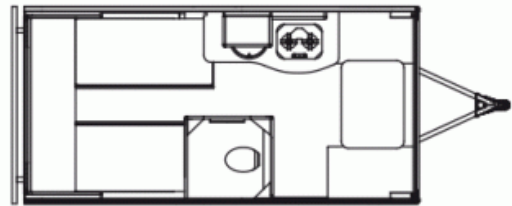

Woody's Price

2026 SAFARI CONDO ALTO R1723

SPECIFICATIONS

Year	2026
Manufacturer	SAFARI CONDO
Brand	ALTO
Model	R1723
Type	Travel Trailer
Status	New
Stock #	51473
Financing Available	✓
Warranty Available	Manufacturer
Suspension	N/A
Leveling	N/A
Exterior Length	17.3 ft.
Dry Weight	1991 lbs.
Sleeping Capacity	3 person(s)
Interior Colour	N/A
Exterior Colour	N/A
Slideouts	N/A