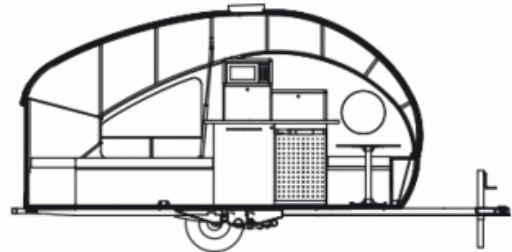

Woody's Price

2026 SAFARI CONDO ALTO R1723

SPECIFICATIONS

Year	2026
Manufacturer	SAFARI CONDO
Brand	ALTO
Model	R1723
Type	Travel Trailer
Status	New
Stock #	51473
Financing Available	✓
Warranty Available	Manufacturer
Suspension	N/A
Leveling	N/A
Exterior Length	17.3 ft.
Dry Weight	1991 lbs.
Sleeping Capacity	3 person(s)
Interior Colour	N/A
Exterior Colour	N/A
Slideouts	N/A

Disclaimer: Product information, pricing and photos are as accurate as possible and are subject to change without notice.

OPTIONS & EQUIPMENT

- INTERIOR DECOR: FROTH GREY MEMORY FOAM
- COUNTER COLOUR: CONCRETE
- CABINER DOORS: SMOKED PEAR
- EXTERIOR COLOUR: SILVER
- CARAVAN MOVER POWERTOCH BY TRUMA
- DOUBLE JACK WHEEL (MUST OPTION FOR MOVER)
- 15" SPARE ALUMINUM W/ MICHELIN TIRE
- FRONT OPENING WINDOW (DELETES CAB)
- FRIDGE 4.3 CU FT 12V COMPRESSOR
- LPG INSTANT WATER HEATER
- DOUBLE PROPANE TANK
- X2 LITHIUM BATTERIES, HEATED 12V DC24 200AMP HR
- SOLAR PANEL 440WATT W/ CONTROLER
- ROOF VENT MAXXFAN W/ REMOTE ILO
- HEAT PUMP A/C DOMETIC- FLOOR MOUNTED
- EXTERIOR LIGHT- DRIVERS SIDE
- FOLDING SHELF ON TOILET/SHOWER CABINET
- PROPANE BOTTLE COVER SOFT DOUBLE
- ORESSYRE CONTROLLER FOR WATER PUMP