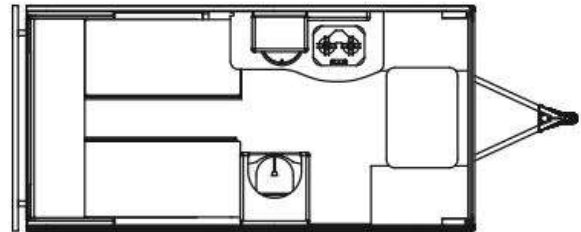

Woody's Price

2026 SAFARI CONDO ALTO R1713

SPECIFICATIONS

Year	2026
Manufacturer	SAFARI CONDO
Brand	ALTO
Model	R1713
Type	Travel Trailer
Status	New
Stock #	51467
Financing Available	✓
Warranty Available	Manufacturer
Suspension	N/A
Leveling	N/A
Exterior Length	17.3 ft.
Dry Weight	1949 lbs.
Sleeping Capacity	3 person(s)
Interior Colour	N/A
Exterior Colour	N/A
Slideouts	N/A

Disclaimer: Product information, pricing and photos are as accurate as possible and are subject to change without notice.

OPTIONS & EQUIPMENT

- COUNTER COLOUR: CONCORTE
- CABINET DOORS: SMOKED PEAR
- EXTERIOR COLOUR: BLUE
- TUCSON SWAY CONTROL SYSTEM
- 15" SPARE ALUMINUM W/ MICHELIN TIRE
- WIRELESS BACK UP CAMERA
- FRONT OPENING WINDOW (DELETES CAB)
- FRIDGE 4.3 CU FT 12V COMPRESSOR
- DOUBLE PROPANE TANK
- 2X LITHIUM BAT. HEATED 12V DC24 200AMP HR
- SOLAR PANEL 440WATT W/ CONTROLER
- ROOF VENT MAXXFAN W/ REMOTE ILO
- HEAT PUMP A/C DOMETIC- FLOOR MOUNTED
- EXTERIOR LIGHT- DRIVERS SIDE
- FRONT DOUBLE FOLDING BIKE RACK (120 LBS)
- SHELVES & POLE IN TOILET CABINET
- PROPANE BOTTLE COVER SOFT DOUBLE
- ORESSYRE CONTROLLER FOR WATER PUMP