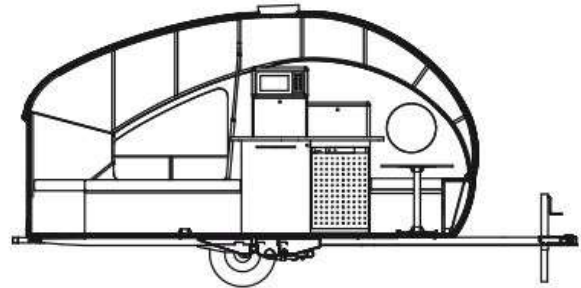

Woody's Price

2026 SAFARI CONDO ALTO R1713

SPECIFICATIONS

Year	2026
Manufacturer	SAFARI CONDO
Brand	ALTO
Model	R1713
Type	Travel Trailer
Status	New
Stock #	51467
Financing Available	✓
Warranty Available	Manufacturer
Suspension	N/A
Leveling	N/A
Exterior Length	17.3 ft.
Dry Weight	1949 lbs.
Sleeping Capacity	3 person(s)
Interior Colour	N/A
Exterior Colour	N/A
Slideouts	N/A

Disclaimer: Product information, pricing and photos are as accurate as possible and are subject to change without notice.

OPTIONS & EQUIPMENT

- COUNTER COLOUR: CONCORTE
- CABINET DOORS: SMOKED PEAR
- EXTERIOR COLOUR: BLUE
- TUCSON SWAY CONTROL SYSTEM
- 15" SPARE ALUMINUM W/ MICHELIN TIRE
- WIRELESS BACK UP CAMERA
- FRONT OPENING WINDOW (DELETES CAB)
- FRIDGE 4.3 CU FT 12V COMPRESSOR
- DOUBLE PROPANE TANK
- 2X LITHIUM BAT. HEATED 12V DC24 200AMP HR
- SOLAR PANEL 440WATT W/ CONTROLER
- ROOF VENT MAXXFAN W/ REMOTE ILO
- HEAT PUMP A/C DOMETIC- FLOOR MOUNTED
- EXTERIOR LIGHT- DRIVERS SIDE
- FRONT DOUBLE FOLDING BIKE RACK (120 LBS)
- SHELVES & POLE IN TOILET CABINET
- PROPANE BOTTLE COVER SOFT DOUBLE
- ORESSYRE CONTROLLER FOR WATER PUMP