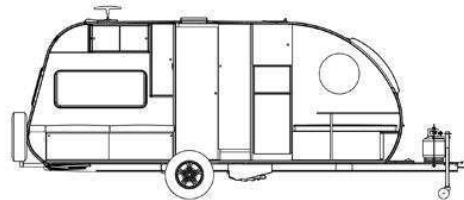

Woody's Price

2026 SAFARI CONDO ALTO F2114

SPECIFICATIONS

| | |
|---------------------|----------------|
| Year | 2026 |
| Manufacturer | SAFARI CONDO |
| Brand | ALTO |
| Model | F2114 |
| Type | Travel Trailer |
| Status | New |
| Stock # | 51465 |
| Financing Available | ✓ |
| Warranty Available | Manufacturer |
| Suspension | N/A |
| Leveling | N/A |
| Exterior Length | 21.0 ft. |
| Dry Weight | 2353 lbs. |
| Sleeping Capacity | 4 person(s) |
| Interior Colour | N/A |
| Exterior Colour | N/A |
| Slideouts | N/A |