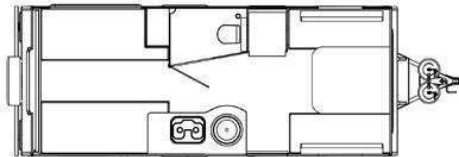

Woody's Price

2026 SAFARI CONDO ALTO F2114

SPECIFICATIONS

| | |
|---------------------|----------------|
| Year | 2026 |
| Manufacturer | SAFARI CONDO |
| Brand | ALTO |
| Model | F2114 |
| Type | Travel Trailer |
| Status | New |
| Stock # | 51465 |
| Financing Available | ✓ |
| Warranty Available | Manufacturer |
| Suspension | N/A |
| Leveling | N/A |
| Exterior Length | 21.0 ft. |
| Dry Weight | 2353 lbs. |
| Sleeping Capacity | 4 person(s) |
| Interior Colour | N/A |
| Exterior Colour | N/A |
| Slideouts | N/A |

Disclaimer: Product information, pricing and photos are as accurate as possible and are subject to change without notice.

OPTIONS & EQUIPMENT

- INTERIOR DECOR: FROTH GREY
- COUNTER COLOUR: WHITE DROPS
- CABINETS DOORS: DANISH MAPLE
- SLIDING PANELS: SAME AS CABINETS
- EXTERIOR COLOUR: BLUE
- CORNER BATHROOM SINK
- SOLAR PANEL 200W W/ REGULATOR
- ROOF VENT MAXXIFAN W/ REMOTE ILO
- HEAT PUMP A/C DOMETIC- FLOOR MOUNTED
- WALL MOUNTED FAN (MANDATORY W/ A/C)
- MICROWAVE OVEN BUILT IN
- DOOR WITH GUILLOTINE WINDOW
- DELUXE AWNING 11'6" FROM FIAMMA
- LED LIGHT STRIP UNDER AWNING
- EXTERIOR LIGHT- DRIVERS SIDE
- 15" SPARE ALUMINUM W/ RADIAL TIRE
- FOLDABLE SHELF (DOOR)
- PROPANE BOTTLE COVER SOFT DOUBLE