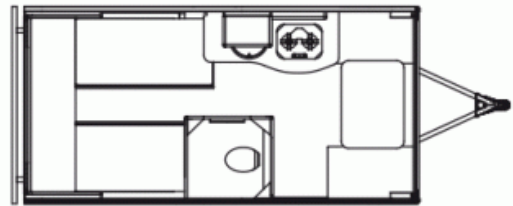

Woody's Price

2026 SAFARI CONDO ALTO R1723

SPECIFICATIONS

Year	2026
Manufacturer	SAFARI CONDO
Brand	ALTO
Model	R1723
Type	Travel Trailer
Status	New
Stock #	51464
Financing Available	✓
Warranty Available	Manufacturer
Suspension	N/A
Leveling	N/A
Exterior Length	17.3 ft.
Dry Weight	1991 lbs.
Sleeping Capacity	3 person(s)
Interior Colour	N/A
Exterior Colour	N/A
Slideouts	N/A