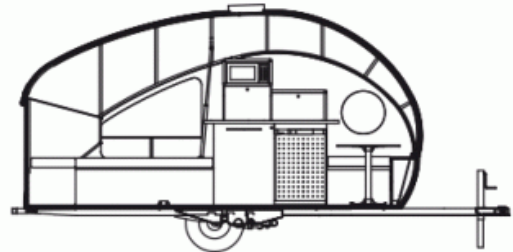

Woody's Price

2026 SAFARI CONDO ALTO R1723

SPECIFICATIONS

Year	2026
Manufacturer	SAFARI CONDO
Brand	ALTO
Model	R1723
Type	Travel Trailer
Status	New
Stock #	51464
Financing Available	✓
Warranty Available	Manufacturer
Suspension	N/A
Leveling	N/A
Exterior Length	17.3 ft.
Dry Weight	1991 lbs.
Sleeping Capacity	3 person(s)
Interior Colour	N/A
Exterior Colour	N/A
Slideouts	N/A

Disclaimer: Product information, pricing and photos are as accurate as possible and are subject to change without notice.

OPTIONS & EQUIPMENT

- INTERIOR DECOR: FROTH GREY
- COUNTER COLOUR: WHITE DROPS
- CABINETS DOORS: DANISH MAPLE
- EXTERIOR COLOUR: BLUE
- TUCSON SWAY CONTROL SYSTEM
- 15" SPARE ALUMINUM W/ MICHELIN TIRE
- FRONT OPENING WINDOW (DELETES CAB)
- FRIDGE 4.3 CU FT 12V COMPRESSOR
- LPG INSTANT WATER HEATER
- DOUBLE PROPANE TANK
- SOLAR PANEL 220WATT W/ REGULATOR
- ROOF VENT MAXXIFAN W/ REMOTE ILO
- HEAT PUMP A/C DOMETIC- FLOOR MOUNTED
- MICROWAVE OVEN BUILT IN
- EXTERIOR LIGHT- DRIVERS SIDE
- FOLDING SHELF ON TOILET/SHOWER CABINET
- PROPANE BOTTLE COVER SOFT DOUBLE
- PRESSURE CONTROLLER FOR WATER PUMP