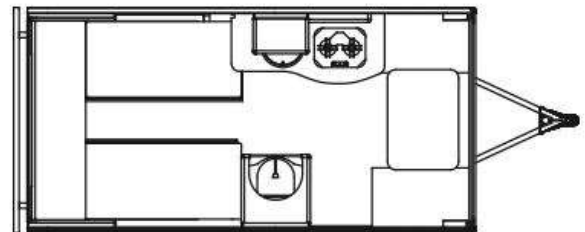

WOODY'S RV WORLD ABBOTSFORD

webleads@woodysrvworldabbotsford.dsmessage.com 1-844-854-1288
31708 Marshall Road, Abbotsford, BC V2T 6B1
Local 1-604-854-1288 | Fax 1-604-854-1406 | <https://www.woodysrv.com/>

Woody's Price

2026 SAFARI CONDO ALTO R1713

SPECIFICATIONS

Year	2026
Manufacturer	SAFARI CONDO
Brand	ALTO
Model	R1713
Type	Travel Trailer
Status	New
Stock #	51461
Financing Available	✓
Warranty Available	Manufacturer
Suspension	N/A
Leveling	N/A
Exterior Length	17.3 ft.
Dry Weight	1949 lbs.
Sleeping Capacity	3 person(s)
Interior Colour	N/A
Exterior Colour	N/A
Slideouts	N/A

Disclaimer: Product information, pricing and photos are as accurate as possible and are subject to change without notice.

OPTIONS & EQUIPMENT

- INTERIOR DECOR: COUTURE RED
- COUNTER COLOUR: WHITE DROPS
- CABINER DOORS: SMOKED PEAR
- EXTERIOR COLOUR: SILVER
- CARAVAN MOVER POWERTOCH BY TRUMA
- DOUBLE JACK WHEEL (MUST OPTION FOR MOVER)
- TUCSON SWAY CONTROL SYSTEM
- 15" SPARE ALUMINUM W/ MICHELIN TIRE
- FRONT OPENING WINDOW (DELETES CAB)
- FRDIGE 4.3 CU FT 12V COMPRESSOR
- LPG INSTANT WATER HEATER
- DOUBLE PROPANE TANK
- 2X LITHIUM BAT. HEATED 12V DC24 200AMP HR
- SOLAR PANEL 440WATT W/ CONTROLER
- ROOF VENT MAXXFAN W/ REMOTE ILO
- HEAT PUMP A/C DOMETIC- FLOOR MOUNTED
- MICORWAVE OVEN BUILT IN
- EXTERIOR LIGHT- DRIVERS SIDE
- FRONT DOUBLE FOLDING BIKE RACK (120 LBS)
- SHELVES & POLE IN TOILET CABINET
- DOOR SCREEN FIR R SERIES
- PROPANE BOTTLE COVER SOFT DOUBLE
- PRESSURE CONTROLLER FOR WATER PUMP