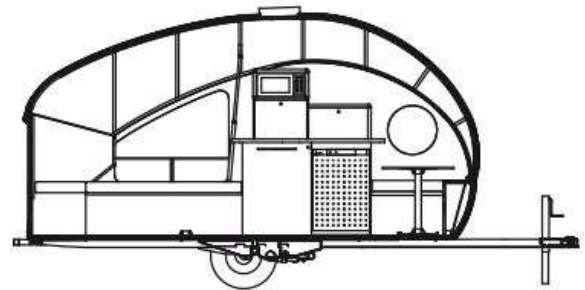

WOODY'S RV WORLD ABBOTSFORD

webleads@woodysrvworldabbotsford.dsmessage.com 1-844-854-1288
31708 Marshall Road, Abbotsford, BC V2T 6B1
Local 1-604-854-1288 | Fax 1-604-854-1406 | <https://www.woodysrv.com/>

Woody's Price

2026 SAFARI CONDO ALTO R1713

SPECIFICATIONS

Year	2026
Manufacturer	SAFARI CONDO
Brand	ALTO
Model	R1713
Type	Travel Trailer
Status	New
Stock #	51461
Financing Available	✓
Warranty Available	Manufacturer
Suspension	N/A
Leveling	N/A
Exterior Length	17.3 ft.
Dry Weight	1949 lbs.
Sleeping Capacity	3 person(s)
Interior Colour	N/A
Exterior Colour	N/A
Slideouts	N/A

Disclaimer: Product information, pricing and photos are as accurate as possible and are subject to change without notice.

OPTIONS & EQUIPMENT

- INTERIOR DECOR: COUTURE RED
- COUNTER COLOUR: WHITE DROPS
- CABINER DOORS: SMOKED PEAR
- EXTERIOR COLOUR: SILVER
- CARAVAN MOVER POWERTOCH BY TRUMA
- DOUBLE JACK WHEEL (MUST OPTION FOR MOVER)
- TUCSON SWAY CONTROL SYSTEM
- 15" SPARE ALUMINUM W/ MICHELIN TIRE
- FRONT OPENING WINDOW (DELETES CAB)
- FRDIGE 4.3 CU FT 12V COMPRESSOR
- LPG INSTANT WATER HEATER
- DOUBLE PROPANE TANK
- 2X LITHIUM BAT. HEATED 12V DC24 200AMP HR
- SOLAR PANEL 440WATT W/ CONTROLER
- ROOF VENT MAXXFAN W/ REMOTE ILO
- HEAT PUMP A/C DOMETIC- FLOOR MOUNTED
- MICORWAVE OVEN BUILT IN
- EXTERIOR LIGHT- DRIVERS SIDE
- FRONT DOUBLE FOLDING BIKE RACK (120 LBS)
- SHELVES & POLE IN TOILET CABINET
- DOOR SCREEN FIR R SERIES
- PROPANE BOTTLE COVER SOFT DOUBLE
- PRESSURE CONTROLLER FOR WATER PUMP