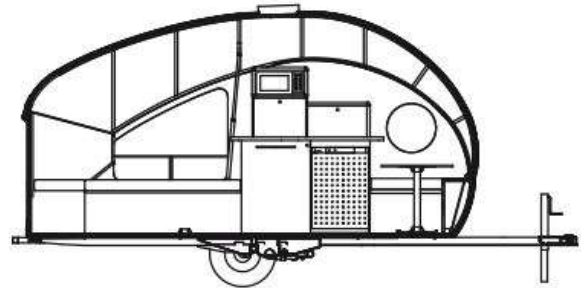

WOODY'S RV WORLD ABBOTSFORD

webleads@woodysrvworldabbotsford.dsmessage.com 1-844-854-1288

31708 Marshall Road, Abbotsford, BC V2T 6B1

Local 1-604-854-1288 | Fax 1-604-854-1406 | <https://www.woodysrv.com/>

Woody's Price

2025 SAFARI CONDO ALTO R1713

SPECIFICATIONS

Year	2025
Manufacturer	SAFARI CONDO
Brand	ALTO
Model	R1713
Type	Travel Trailer
Status	New
Stock #	51448
Financing Available	✓
Warranty Available	Manufacturer
Suspension	N/A
Leveling	N/A
Exterior Length	17.3 ft.
Dry Weight	1949 lbs.
Sleeping Capacity	3 person(s)
Interior Colour	N/A
Exterior Colour	N/A
Slideouts	N/A

Disclaimer: Product information, pricing and photos are as accurate as possible and are subject to change without notice.

OPTIONS & EQUIPMENT

- INTERIOR DECOR: BEIGE
- COUNTER COLOUR: CONCRETE
- CABINET DOORS: DANISH MAPLE
- EXTERIOR COLOUR: SILVER
- 15" SPR ALUMINUM W/ MICHELIN TIRE
- WIRELESS BACK-UP CAMERA
- FRONT OPENING WINDOW (DELETES CAB)
- DOUBLE PROPANE TANK
- 2X LITHIUM BAT. HEATED 12 DC24 200AMP HR
- INVERTOR PURE SINE WAVE XANTREX
- SOLAR PANEL 440WATT W/ CONTROLER
- ROOF VENT MAXXFAN W/ REMOTE ILO
- ELECTRIC DOOR LOCK
- REMOVABLE AWNING 1ST GENERATION W/ 3 POLES
- SHELVES & POLE IN TOILET CABINET
- EXTERIOR SHOWER CURTAIN
- R SERIES STORAGE COVER
- PROPANE BOTTLE COVER SOFT DOUBLE
- LIGHT DUTY WEIGHT DISTRIBUTION KIT
- WIRELESS BRAKE CONTROLLER ON TRAILER

Powered by focusRV