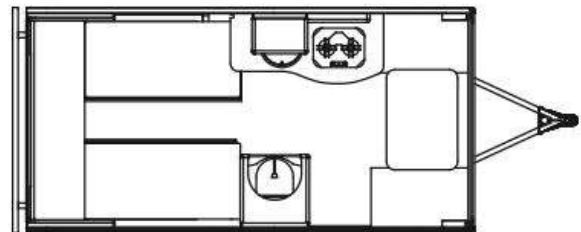

WOODY'S RV WORLD ABBOTSFORD

webleads@woodysrvworldabbotsford.dsmessage.com 1-844-854-1288

31708 Marshall Road, Abbotsford, BC V2T 6B1

Local 1-604-854-1288 | Fax 1-604-854-1406 | <https://www.woodysrv.com/>

Woody's Price

2025 SAFARI CONDO ALTO R1713

SPECIFICATIONS

Year	2025
Manufacturer	SAFARI CONDO
Brand	ALTO
Model	R1713
Type	Travel Trailer
Status	New
Stock #	51448
Financing Available	✓
Warranty Available	Manufacturer
Suspension	N/A
Leveling	N/A
Exterior Length	17.3 ft.
Dry Weight	1949 lbs.
Sleeping Capacity	3 person(s)
Interior Colour	N/A
Exterior Colour	N/A
Slideouts	N/A

Disclaimer: Product information, pricing and photos are as accurate as possible and are subject to change without notice.

OPTIONS & EQUIPMENT

- INTERIOR DECOR: BEIGE
- COUNTER COLOUR: CONCRETE
- CABINET DOORS: DANISH MAPLE
- EXTERIOR COLOUR: SILVER
- 15" SPR ALUMINUM W/ MICHELIN TIRE
- WIRELESS BACK-UP CAMERA
- FRONT OPENING WINDOW (DELETES CAB)
- DOUBLE PROPANE TANK
- 2X LITHIUM BAT. HEATED 12 DC24 200AMP HR
- INVERTOR PURE SINE WAVE XANTREX
- SOLAR PANEL 440WATT W/ CONTROLER
- ROOF VENT MAXXFAN W/ REMOTE ILO
- ELECTRIC DOOR LOCK
- REMOVABLE AWNING 1ST GENERATION W/ 3 POLES
- SHELVES & POLE IN TOILET CABINET
- EXTERIOR SHOWER CURTAIN
- R SERIES STORAGE COVER
- PROPANE BOTTLE COVER SOFT DOUBLE
- LIGHT DUTY WEIGHT DISTRIBUTION KIT
- WIRELESS BRAKE CONTROLLER ON TRAILER

Powered by focusRV