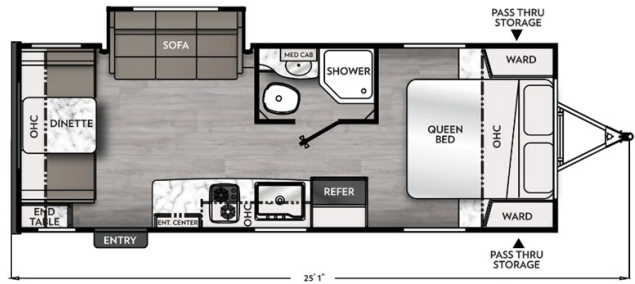

213RDS

Disclaimer: Product information, pricing and photos are as accurate as possible and are subject to change without notice.

Powered by focusRV