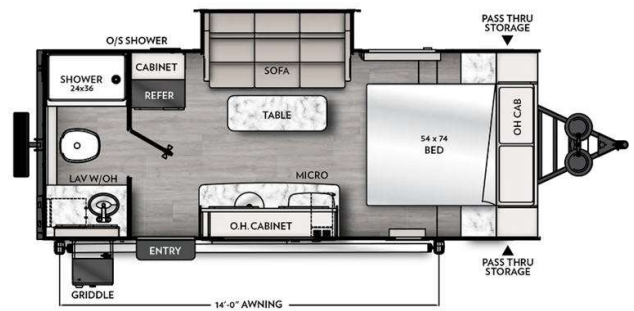

19R

Disclaimer: Product information, pricing and photos are as accurate as possible and are subject to change without notice.

SELLING FEATURES

Specifications and Features:

- Exterior Height: 9' 10"
- Exterior Width: 7' (84")
- Cargo Carrying Capacity (CCC): 1,144 lbs
- Awning Size: 14' Power with LED Light
- Tire Size: 16"
- Available Beds: Full-Size (54" x 74")
- Refrigerator Type: Double Door 12V
- Cooktop Burners: 2
- Shower Size...

Powered by focusRV