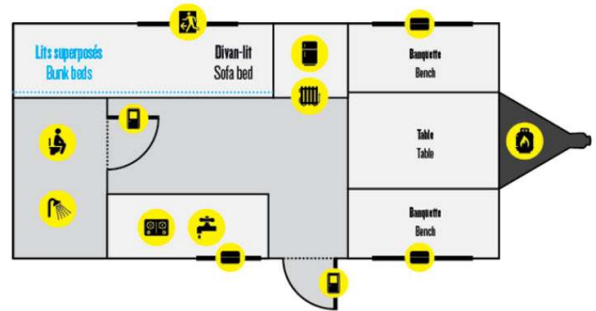

WOODY'S RV WORLD ABBOTSFORD

webleads@woodysrvworldabbotsford.dsmessage.com 1-844-854-1288

31708 Marshall Road, Abbotsford, BC V2T 6B1

Local 1-604-854-1288 | Fax 1-604-854-1406 | <https://www.woodysrv.com/>

MSRP $46,595.00

Woody's Price

2024 ROULOTTES PROLITE INC PROLITE PROFIL

SPECIFICATIONS

Year	2024
Manufacturer	ROULOTTES PROLITE INC
Brand	PROLITE
Model	PROFIL
Type	Travel Trailer
Status	New
Stock #	51412
Financing Available	✓
Warranty Available	Manufacturer
Suspension	N/A
Leveling	N/A
Exterior Length	15.7 ft.
Dry Weight	1760 lbs.
Sleeping Capacity	4 person(s)
Interior Colour	N/A
Exterior Colour	N/A
Slideouts	N/A

Disclaimer: Product information, pricing and photos are as accurate as possible and are subject to change without notice.

Profil

Powered by focusRV