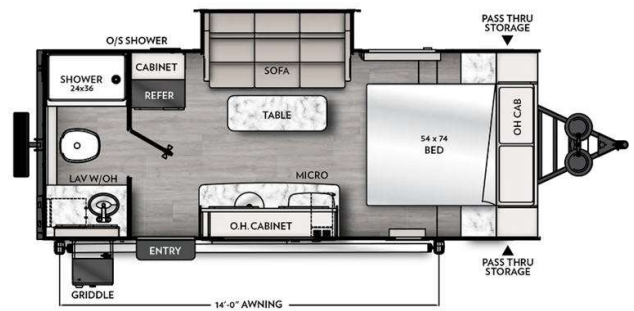

19R

Disclaimer: Product information, pricing and photos are as accurate as possible and are subject to change without notice.

SELLING FEATURES

Specifications and Features:

- Exterior Length: 21' 8"
- Exterior Height: 9' 10"
- Exterior Width: 7'
- Dry Weight (UVW): 3,556 lbs
- Gross Vehicle Weight Rating (GVWR): 4,700 lbs
- Hitch Weight: 378 lbs
- Cargo Carrying Capacity (CCC): 1,144 lbs
- Fresh Water Capacity: 52 gallons
- Gray Wate...