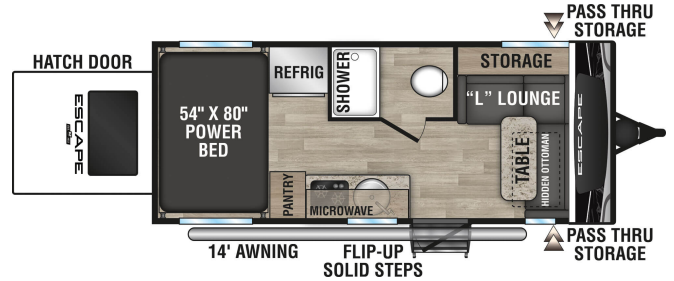

MSRP \$55,980.00

Woody's Price

2023 KZ-RV ESCAPE E18 HATCH

SPECIFICATIONS

Year	2023
Manufacturer	KZ-RV
Brand	ESCAPE
Model	E18 HATCH
Type	Travel Trailer
Status	New
Stock #	51408
Financing Available	✓
Warranty Available	Manufacturer
Suspension	N/A
Leveling	N/A
Exterior Length	22.0 ft.
Dry Weight	3490 lbs.
Sleeping Capacity	4 person(s)
Interior Colour	N/A
Exterior Colour	Fiberglass
Slideouts	N/A

Disclaimer: Product information, pricing and photos are as accurate as possible and are subject to change without notice.

SELLING FEATURES

Specifications and Features:

- Unloaded Vehicle Weight (UVW): 3,490 lbs
- Dry Hitch Weight: 560 lbs
- Cargo Carrying Capacity (CCC): 730 lbs
- Gross Vehicle Weight Rating (GVWR): 4,220 lbs
- Interior Height: 78 inches
- Exterior Height (with A/C): 112 inches
- Exterior Width: 90 inches
- Exte...