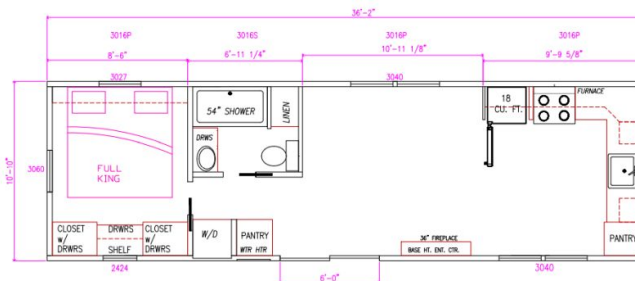

\$565 Bi-Weekly

SPECIFICATIONS

Year	2026
Manufacturer	KROPF
Brand	LAKESIDE
Model	8166WD
Type	Park Model
Status	New
Stock #	24309
Financing Available	✘
Warranty Available	✘
Suspension	N/A
Leveling	N/A
Exterior Length	38.0 ft.
Dry Weight	N/A lbs.
Sleeping Capacity	4 person(s)
Interior Colour	Mandalay Linen / Chalet White
Exterior Colour	Aspen White
Slideouts	N/A

Disclaimer: Product information, pricing and photos are as accurate as possible and are subject to change without notice.

SELLING FEATURES

Introducing the 2026 Lakeside 8166WD, from Kropf. The Lakeside 8166WD has plenty of interior living space. This park model home sleeps up to 4 people. Inside the Lakeside 8166WD, you will find a spacious kitchen area at the front and an open living room area with a pull-out sofa bed. All Lakeside...