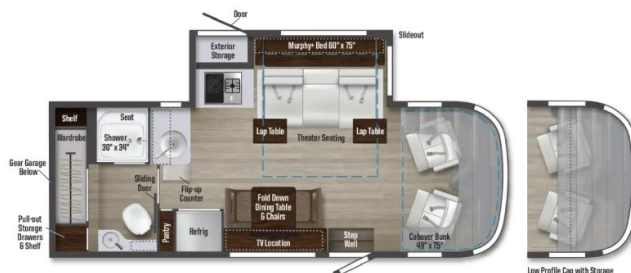

2025 WINNEBAGO VIEW 24T

SPECIFICATIONS

Year	2025
Manufacturer	WINNEBAGO
Brand	VIEW
Model	24T
Type	Motorhome
Class	C
Fuel Type	DIESEL
Status	New
Stock #	24109
Financing Available	✘
Warranty Available	✘
Odometer	1834 kms.
VIN	W1X8N33Y0PN242954
Chassis	N/A
Engine	N/A
Transmission	N/A
Suspension	N/A
Leveling	N/A
Exterior Length	25.8 ft.
Dry Weight	10359 lbs.
Sleeping Capacity	4 person(s)
Interior Colour	Mod Allure 2/Taupe/Grau Pac White
Exterior Colour	Misty Lake
Slideouts	1