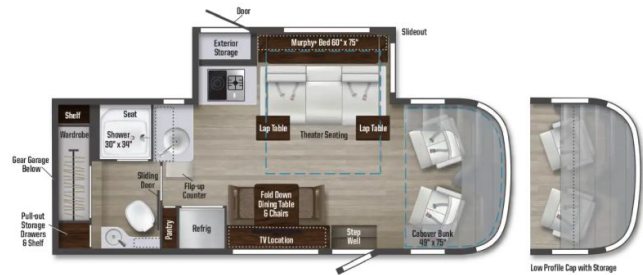

**Disclaimer:** Product information, pricing and photos are as accurate as possible and are subject to change without notice.

**SELLING FEATURES**

Introducing the 2025 View 24T, from Winnebago. The View 24T is designed to create memories that last lifetimes. This C class motorhome sleeps up to 4 people. The View 24T rides on a Mercedes-Benz Sprinter chassis, powered by a 2.0L turbo-diesel engine with a 9-speed automatic transmission w/overd...