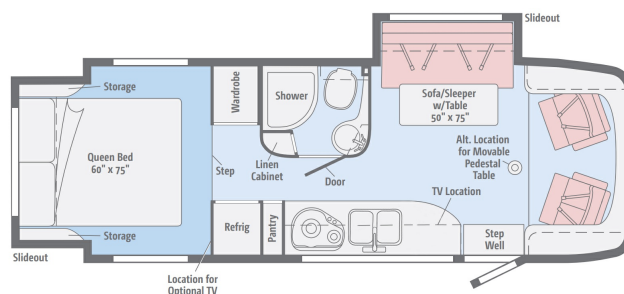

2015 WINNEBAGO VIEW PROFILE 24G

SPECIFICATIONS

Year	2015
Manufacturer	WINNEBAGO
Brand	VIEW PROFILE
Model	24G
Type	Motorhome
Class	C
Fuel Type	Diesel
Status	PreOwned
Stock #	7996A
Financing Available	✓
Warranty Available	✓
Odometer	56800 kms.
VIN	N/A
Chassis	MERCEDES-BENZ SPRINTER
Engine	N/A
Transmission	N/A
Suspension	N/A
Leveling	N/A
Exterior Length	25.0 ft.
Dry Weight	N/A lbs.
Sleeping Capacity	4 person(s)
Interior Colour	SATELLITE & CHERRY
Exterior Colour	CARBON CHAMPAGNE DELUXE GRAPHICS
Slideouts	2