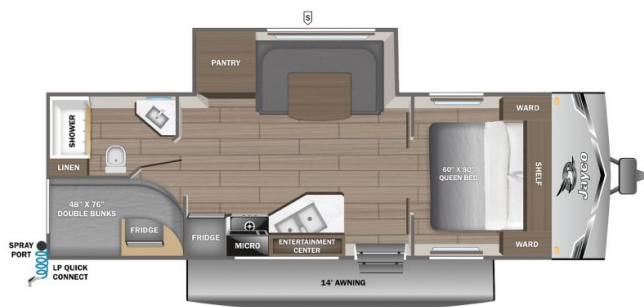

SICARD RV

sales.leads.focusrv@sicardrv.com 1-800-688-2210
7526 Regional Road 20, West Lincoln, ON L0R 2A0
Local 1-905-957-3344 | www.sicardrv.com

2026 JAYCO JAY FLIGHT SLX 245BHS

SPECIFICATIONS

Year	2026
Manufacturer	JAYCO
Brand	JAY FLIGHT SLX
Model	245BHS
Type	Travel Trailer
Status	New
Stock #	24291
Financing Available	✘
Warranty Available	✘
Suspension	N/A
Leveling	N/A
Exterior Length	28.7 ft.
Dry Weight	5613 lbs.
Sleeping Capacity	8 person(s)
Interior Colour	Country Linen
Exterior Colour	White / Gray
Slideouts	1

Disclaimer: Product information, pricing and photos are as accurate as possible and are subject to change without notice.

SELLING FEATURES

Introducing the 2026 Jay Flight SLX 245BHS, made by Jayco. The Jay Flight SLX 245BHS is a great way to introduce your family to the RV lifestyle and sleeps up to 8 people. Inside this Jay Flight SLX 245BHS you will find double bunk beds that give you plenty of extra sleeping space. Included with ...