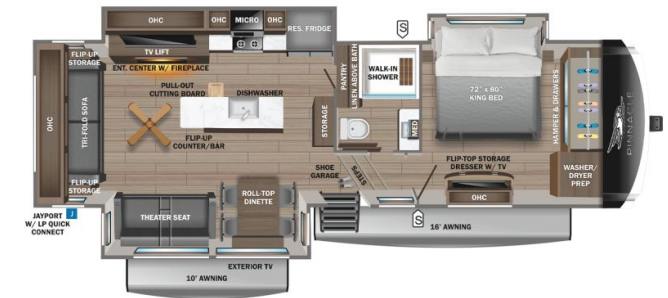

2026 JAYCO PINNACLE 32RLTS

SPECIFICATIONS

Year	2026
Manufacturer	JAYCO
Brand	PINNACLE
Model	32RLTS
Type	Fifth Wheel
Status	New
Stock #	24292
Financing Available	✘
Warranty Available	✘
Suspension	N/A
Leveling	N/A
Exterior Length	36.5 ft.
Dry Weight	14042 lbs.
Sleeping Capacity	4 person(s)
Interior Colour	Gray
Exterior Colour	Silver Metallic
Slideouts	3

Disclaimer: Product information, pricing and photos are as accurate as possible and are subject to change without notice.

SELLING FEATURES

Introducing the 2026 Pinnacle 32RLTS, made by Jayco. This fifth wheel provides you with all of the comforts you need and sleeps up to 4 people. Inside this Pinnacle 32RLTS, you will find a tri-fold sofa that converts to another bed for an additional sleeping space when needed. Included with this ...