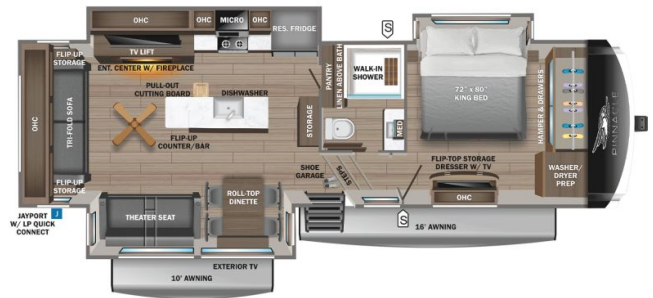

### SPECIFICATIONS

Year	2026
Manufacturer	JAYCO
Brand	PINNACLE
Model	32RLTS
Type	Fifth Wheel
Status	New
Stock #	24292
Financing Available	✘
Warranty Available	✘
Suspension	N/A
Leveling	N/A
Exterior Length	36.5 ft.
Dry Weight	14042 lbs.
Sleeping Capacity	4 person(s)
Interior Colour	Gray
Exterior Colour	Silver Metallic
Slideouts	3