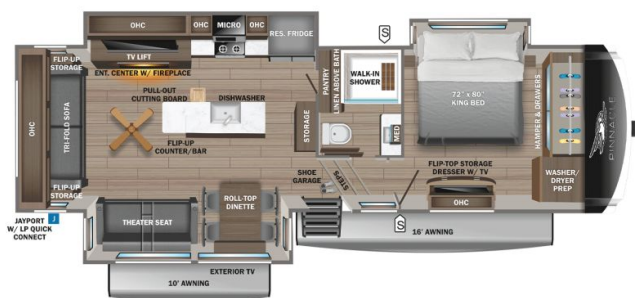

2026 JAYCO PINNACLE 32RLTS

SPECIFICATIONS

Year	2026
Manufacturer	JAYCO
Brand	PINNACLE
Model	32RLTS
Type	Fifth Wheel
Status	New
Stock #	24293
Financing Available	✘
Warranty Available	✘
Suspension	N/A
Leveling	N/A
Exterior Length	36.5 ft.
Dry Weight	14042 lbs.
Sleeping Capacity	4 person(s)
Interior Colour	Gray
Exterior Colour	Midnight Gold
Slideouts	3

Disclaimer: Product information, pricing and photos are as accurate as possible and are subject to change without notice.

SELLING FEATURES

Introducing the 2026 Pinnacle 32RLTS, made by Jayco. This fifth wheel provides you with all of the comforts you need and sleeps up to 4 people. Inside this Pinnacle 32RLTS, you will find a tri-fold sofa that converts to another bed for an additional sleeping space when needed. Included with this ...