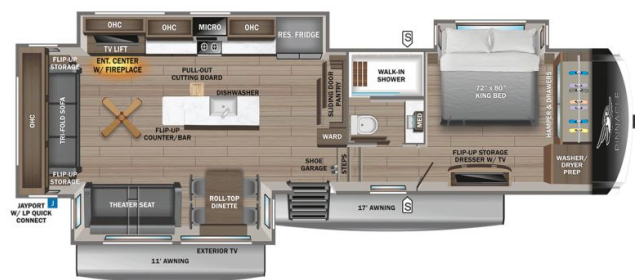

#### SPECIFICATIONS

Year	2026
Manufacturer	JAYCO
Brand	PINNACLE
Model	38KPTS
Type	Fifth Wheel
Status	New
Stock #	24295
Financing Available	✘
Warranty Available	✘
Suspension	N/A
Leveling	N/A
Exterior Length	41.0 ft.
Dry Weight	15121 lbs.
Sleeping Capacity	4 person(s)
Interior Colour	Gray
Exterior Colour	Midnight Gold
Slideouts	3

#### SELLING FEATURES

Introducing the 2026 Pinnacle 38KPTS, made by Jayco. The Pinnacle 38KPTS provides you with all of the comforts you need. This fifth wheel and sleeps up to 4 people. Inside this Pinnacle 38KPTS, you will find a table and chairs dinette providing a comfortable eating experience. Included with this ...