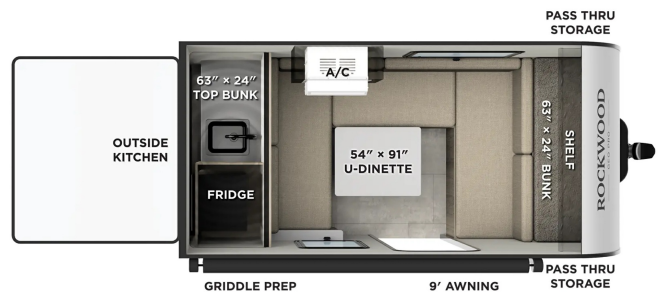

SPECIAL UNIT

\$21,995.00

Originally ~~\$34,557~~

\$64 Weekly

2026 ROCKWOOD GEO PRO 11LE

SPECIFICATIONS

Year	2026
Manufacturer	ROCKWOOD
Brand	GEO PRO
Model	11LE
Type	Travel Trailer
Status	New
Stock #	I1726
Financing Available	✓
Warranty Available	✓
Suspension	Springs
Leveling	Scissor
Exterior Length	14.1 ft.
Dry Weight	1728 lbs.
Sleeping Capacity	2 person(s)
Interior Colour	N/A
Exterior Colour	white
Slideouts	N/A

Disclaimer: Product information, pricing and photos are as accurate as possible and are subject to change without notice.

SELLING FEATURES

The Rockwood Geo Pro 11LE is a small but mighty travel trailer designed for campers who want **easy towing, simple setup, and all the essentials** without the bulk of a full-size RV. Whether you're hitting weekend campsites, exploring national parks, or boondocking off-grid, this little trailer is bu...