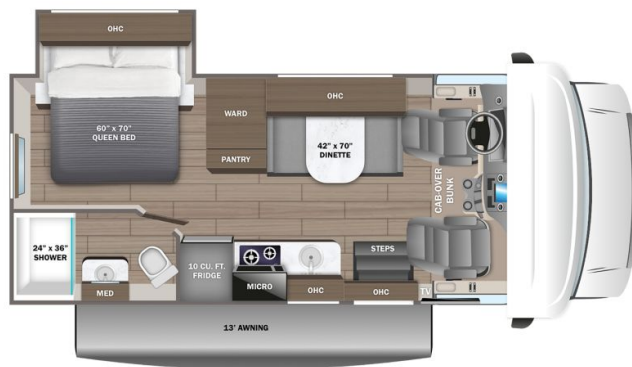

2026 JAYCO REDHAWK SE 22CF

SPECIFICATIONS

Year	2026
Manufacturer	JAYCO
Brand	REDHAWK SE
Model	22CF
Type	Motorhome
Class	C
Fuel Type	GAS
Status	New
Stock #	24269
Financing Available	✘
Warranty Available	✘
Odometer	674 kms.
VIN	1FDWE3FN0TDD05622
Chassis	N/A
Engine	N/A
Transmission	N/A
Suspension	N/A
Leveling	N/A
Exterior Length	24.8 ft.
Dry Weight	N/A lbs.
Sleeping Capacity	6 person(s)
Interior Colour	Ashbrook
Exterior Colour	White
Slideouts	1

Disclaimer: Product information, pricing and photos are as accurate as possible and are subject to change without notice.

SELLING FEATURES

Introducing the 2026 Redhawk SE 22CF, made by Jayco, The Redhawk SE 22CF fits your needs and makes your journey just as enjoyable as your destination. This C class motorhome sleeps up to 6 people. The Redhawk SE 22CF rides on a Ford E-450 chassis, powered by a 325HP 7.3L V-8 engine with a 6 speed...

OPTIONS & EQUIPMENT

- ASHBROOK DECOR
- CANADIAN STANDARDS
- CUSTOMER VALUE PACKAGE
- 200W ROOF MOUNTED SOLAR PANEL W/2ND HOUSE BATTERY

Powered by focusRV