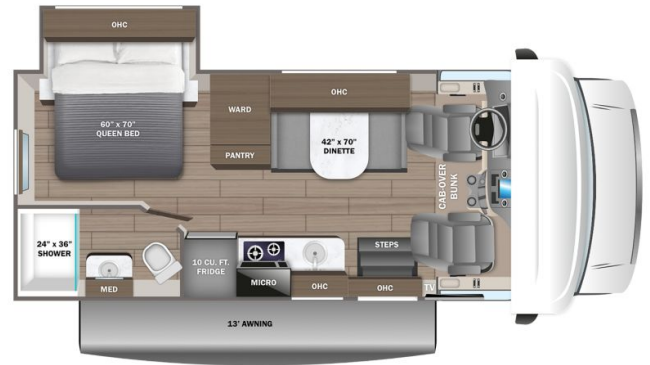

## 2026 JAYCO REDHAWK SE 22CF

### SPECIFICATIONS

Year	2026
Manufacturer	JAYCO
Brand	REDHAWK SE
Model	22CF
Type	Motorhome
Class	C
Fuel Type	GAS
Status	New
Stock #	24271
Financing Available	✘
Warranty Available	✘
Odometer	656 kms.
VIN	1FDWE3FN4TDD08913
Chassis	N/A
Engine	N/A
Transmission	N/A
Suspension	N/A
Leveling	N/A
Exterior Length	24.8 ft.
Dry Weight	N/A lbs.
Sleeping Capacity	6 person(s)
Interior Colour	Ashbrook
Exterior Colour	White
Slideouts	1

### SELLING FEATURES

Introducing the 2026 Redhawk SE 22CF, made by Jayco, The Redhawk SE 22CF fits your needs and makes your journey just as enjoyable as your destination. This C class motorhome sleeps up to 6 people. The Redhawk SE 22CF rides on a Ford E-450 chassis, powered by a 325HP 7.3L V-8 engine with a 6 speed...