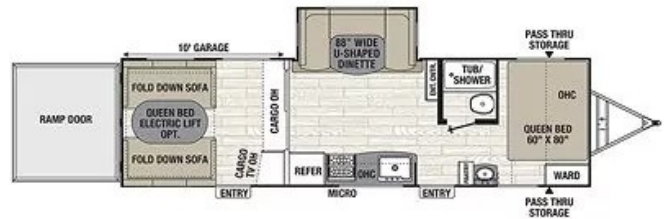

2019 COACHMEN FREEDOM EXPRESS 301BLDS

SPECIFICATIONS

Year	2019
Manufacturer	COACHMEN
Brand	FREEDOM EXPRESS
Model	301BLDS
Type	Toy Hauler
Status	PreOwned
Stock #	TOYHAULER
Financing Available	✓
Suspension	N/A
Leveling	N/A
Exterior Length	33.6 ft.
Dry Weight	6819 lbs.
Sleeping Capacity	8 person(s)
Interior Colour	N/A
Exterior Colour	N/A
Slideouts	1

Disclaimer: Product information, pricing and photos are as accurate as possible and are subject to change without notice.

Powered by focusRV