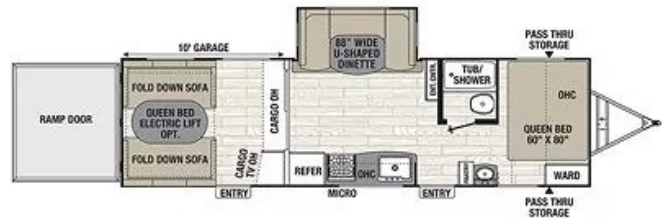

$25,995.00

2019 COACHMEN FREEDOM EXPRESS 301BLDS

SPECIFICATIONS

Year	2019
Manufacturer	COACHMEN
Brand	FREEDOM EXPRESS
Model	301BLDS
Type	Toy Hauler
Status	PreOwned
Stock #	TOYHAULER
Financing Available	✓
Suspension	N/A
Leveling	N/A
Exterior Length	33.6 ft.
Dry Weight	6819 lbs.
Sleeping Capacity	8 person(s)
Interior Colour	N/A
Exterior Colour	N/A
Slideouts	1

Disclaimer: Product information, pricing and photos are as accurate as possible and are subject to change without notice.

Powered by focusRV