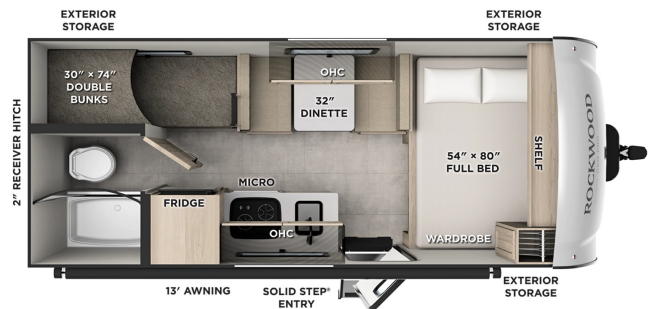

**SPECIAL UNIT**

**\$27,995.00**

Originally ~~\$39,335~~

\$78 Weekly

**2026 ROCKWOOD GEO PRO 17LE**

**SPECIFICATIONS**

Year	2026
Manufacturer	ROCKWOOD
Brand	GEO PRO
Model	17LE
Type	Travel Trailer
Status	New
Stock #	I1720
Financing Available	✓
Warranty Available	✓
Suspension	Springs
Leveling	Scissor
Exterior Length	20.0 ft.
Dry Weight	2654 lbs.
Sleeping Capacity	4 person(s)
Interior Colour	N/A
Exterior Colour	white
Slideouts	N/A

**Disclaimer:** Product information, pricing and photos are as accurate as possible and are subject to change without notice.

**SELLING FEATURES**

The 2026 Rockwood Geo Pro 17LE is perfect for campers who want to stay light on their feet without sacrificing comfort. Whether you're exploring national parks, setting up by the lake, or embarking on a weekend getaway, this travel trailer is designed to make adventure easy and enjoyable. With Ro...