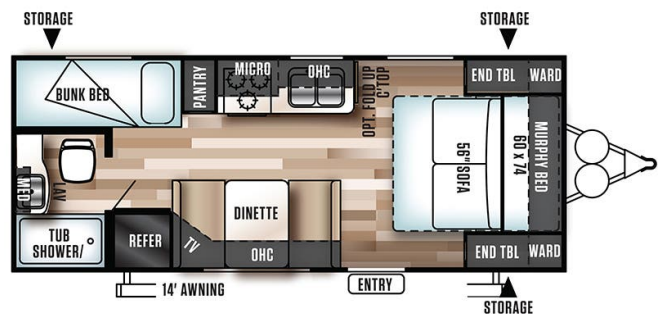

SPECIAL UNIT

\$19,900.00

Originally \$21,900

\$105 Bi-Weekly

2018 FOREST RIVER SALEM CRUISE LITE 201BHXL

SPECIFICATIONS

Year	2018
Manufacturer	FOREST RIVER
Brand	SALEM CRUISE LITE
Model	201BHXL
Type	Travel Trailer
Status	PreOwned
Stock #	417280
Financing Available	✓
Warranty Available	✓
Suspension	N/A
Leveling	N/A
Exterior Length	22.0 ft.
Dry Weight	4193 lbs.
Sleeping Capacity	5 person(s)
Interior Colour	N/A
Exterior Colour	Aluminum
Slideouts	N/A

- Sleeps up to five - front queen bed, bunks and a dinette that folds down to a bed
- Kitchen includes fridge/freezer, microwave, range, sink and storage
- Bathroom with shower and toilet
- Furnace and A/C
- Spare tire, carrier, and cover
- Includes deep cycle marine battery and propane tank
- Dry weight of 4,193lbs