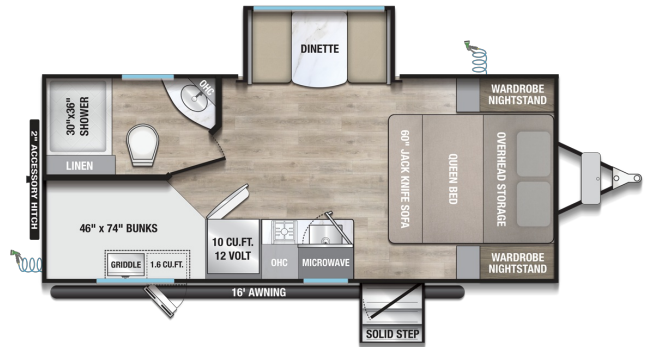

2026 ALLIANCE RV DELTA BH181 SOLO

MSRP \$59,980.00

Woody's Price

SPECIFICATIONS

| | |
|---------------------|----------------|
| Year | 2026 |
| Manufacturer | ALLIANCE RV |
| Brand | DELTA |
| Model | BH181 SOLO |
| Type | Travel Trailer |
| Status | New |
| Stock # | 51384 |
| Financing Available | ✓ |
| Warranty Available | Manufacturer |
| Suspension | N/A |
| Leveling | N/A |
| Exterior Length | 22.1 ft. |
| Dry Weight | 3990 lbs. |
| Sleeping Capacity | 7 person(s) |
| Interior Colour | N/A |
| Exterior Colour | N/A |
| Slideouts | N/A |

Disclaimer: Product information, pricing and photos are as accurate as possible and are subject to change without notice.

OPTIONS & EQUIPMENT

- GOODYEAR ENDURANCE TIRES
- RACK & PINION FLUSH FLOOR SLIDE ROOM
- ALUMINUM RIMS WITH SPARE TIRE & CARRIER
- 10CU. FT 1V REFRIGERATOR
- KEYED ALIKE COMPARTMENT DOORS
- OVERSIZED ATRIUM WINDOWS THROUGHOUT
- WALK ON ROOF W/ SEAMLESS PVC ROOF COVERING
- COMMERCIAL GRADE VINYL FLOORING
- RESIDENTIAL CAN STYLE LED CEILING LIGHTS
- SOFT CLOSE HIDDEN HINGES
- ROLLER SHADES THROUGHOUT
- RESEDENTIAL STYLE LED LIGHTS
- MATTE BLACK CABINETS HARDWARE
- NO IN-FLOOR HEAT VENTS
- MYLAR REINFORCED EXTERIOR SEALS
- DOUBLE INSULATED FRONT WALL
- LP QUICK CONNECT
- HEATED AND ENCLOSED UNDERBELLY
- BLACK TANK FLUSH
- PRE-WIRED FOR BACKUP CAMERA
- TST TIRE MONITOR PREP
- SLIDE TOPPER PREP
- USB CHARGING PORTS THROUGHOUT
- CONVENIENT CAMPING PACKAGE
- SOLAR PACKAGE