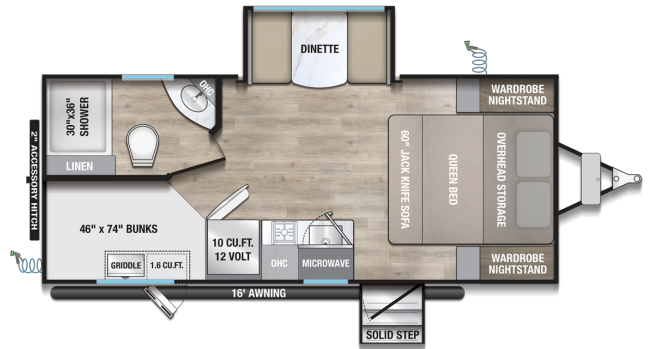

2026 ALLIANCE RV DELTA BH181 SOLO

MSRP \$59,980.00

\$216 Bi-Weekly

\$0 down @ 7.99% APR for 60/240 months

(\$21,072 C.O.B.) O.A.C.

Woody's Price \$49,980.00

SPECIFICATIONS

Year	2026
Manufacturer	ALLIANCE RV
Brand	DELTA
Model	BH181 SOLO
Type	Travel Trailer
Status	New
Stock #	51384
Financing Available	✓
Warranty Available	Manufacturer
Suspension	N/A
Leveling	N/A
Exterior Length	22.1 ft.
Dry Weight	3990 lbs.
Sleeping Capacity	7 person(s)
Interior Colour	N/A
Exterior Colour	N/A
Slideouts	N/A

Disclaimer: Product information, pricing and photos are as accurate as possible and are subject to change without notice.

OPTIONS & EQUIPMENT

- GOODYEAR ENDURANCE TIRES
- RACK & PINION FLUSH FLOOR SLIDE ROOM
- ALUMINUM RIMS WITH SPARE TIRE & CARRIER
- 10CU. FT 1V REFRIGERATOR
- KEYED ALIKE COMPARTMENT DOORS
- OVERSIZED ATRIUM WINDOWS THROUGHOUT
- WALK ON ROOF W/ SEAMLESS PVC ROOF COVERING
- COMMERCIAL GRADE VINYL FLOORING
- RESIDENTIAL CAN STYLE LED CEILING LIGHTS
- SOFT CLOSE HIDDEN HINGES
- ROLLER SHADES THROUGHOUT
- RESEDENTIAL STYLE LED LIGHTS
- MATTE BLACK CABINETRY HARDWARE
- NO IN-FLOOR HEAT VENTS
- MYLAR REINFORCED EXTERIOR SEALS
- DOUBLE INSULATED FRONT WALL
- LP QUICK CONNECT
- HEATED AND ENCLOSED UNDERBELLY
- BLACK TANK FLUSH
- PRE-WIRED FOR BACKUP CAMERA
- TST TIRE MONITOR PREP
- SLIDE TOPPER PREP
- USB CHARGING PORTS THROUGHOUT
- CONVENIENT CAMPING PACKAGE
- SOLAR PACKAGE