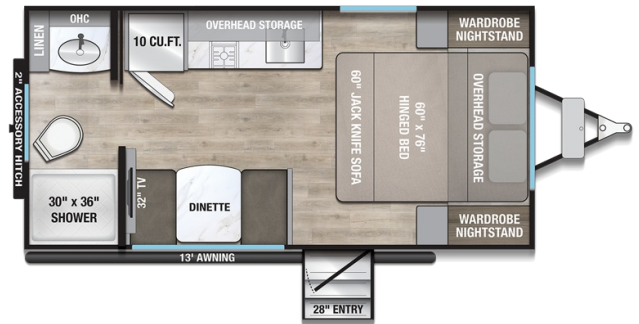

#### SPECIFICATIONS

|                     |                |
|---------------------|----------------|
| Year                | 2026           |
| Manufacturer        | ALLIANCE RV    |
| Brand               | DELTA          |
| Model               | RB152 SOLO     |
| Type                | Travel Trailer |
| Status              | New            |
| Stock #             | 51382          |
| Financing Available | ✓              |
| Warranty Available  | Manufacturer   |
| Suspension          | N/A            |
| Leveling            | N/A            |
| Exterior Length     | 19.1 ft.       |
| Dry Weight          | 3990 lbs.      |
| Sleeping Capacity   | 3 person(s)    |
| Interior Colour     | N/A            |
| Exterior Colour     | N/A            |
| Slideouts           | N/A            |