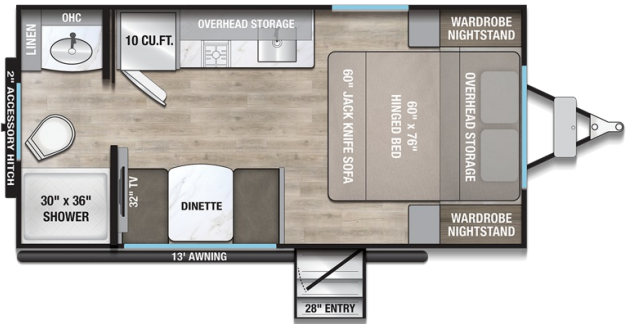

2026 ALLIANCE RV DELTA RB152 SOLO

MSRP \$49,980.00

\$181 Bi-Weekly

\$0 down @ 7.99% APR for 60/240 months

(\$17,699 C.O.B.) O.A.C.

Woody's Price \$41,980.00

SPECIFICATIONS

Year	2026
Manufacturer	ALLIANCE RV
Brand	DELTA
Model	RB152 SOLO
Type	Travel Trailer
Status	New
Stock #	51382
Financing Available	✓
Warranty Available	Manufacturer
Suspension	N/A
Leveling	N/A
Exterior Length	19.1 ft.
Dry Weight	3990 lbs.
Sleeping Capacity	3 person(s)
Interior Colour	N/A
Exterior Colour	N/A
Slideouts	N/A

Disclaimer: Product information, pricing and photos are as accurate as possible and are subject to change without notice.

OPTIONS & EQUIPMENT

- IDEPENDANCE PACKAGE
- CONVENIENT CAMPING PACKAGE
- SOLAR PACKAGE
- RVIA
- CANADIAN STANDARDS
- WINTERIZATION
- GOODYEAR ENDURANCE TIRES
- RACK & PINION FLUSH FLOOR SLIDE ROOM
- ALUMINUM RIMS WITH SPARE TIRE & CARRIER
- 10CU. FT 1V REFRIGERATOR
- KEYED ALIKE COMPARTMENT DOORS
- OVERSIZED ATRIUM WINDOWS THROUGHOUT
- WALK ON ROOF W/ SEAMLESS PVC ROOF COVERING
- COMMERCIAL GRADE VINYL FLOORING
- RESEDENTIAL STYLE LED LIGHTS
- MATTE BLACK CABINETRY HARDWARE
- NO IN-FLOOR HEAT VENTS
- MYLAR REINFORCED EXTERIOR SEALS
- DOUBLE INSULATED FRONT WALL
- LP QUICK CONNECT
- HEATED AND ENCLOSED UNDERBELLY
- BLACK TANK FLUSH
- TST TIRE MONITOR PREP
- SHUT OFF VALVE AT MAJOR PLUMBING LOCATIONS
- SLIDE TOPPER PREP
- CONVENIENT CAMPING PACKAGE
- SOLAR PACKAGE