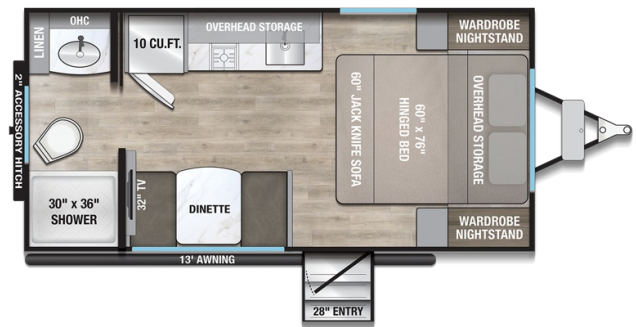

Disclaimer: Product information, pricing and photos are as accurate as possible and are subject to change without notice.