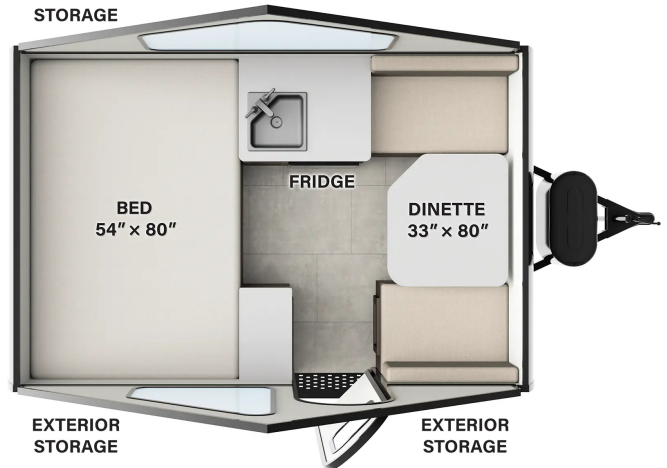

### SPECIFICATIONS

Year	2026
Manufacturer	FOREST RIVER
Brand	ROCKWOOD HARDSIDE
Model	101LE
Type	Tent Trailer
Status	New
Stock #	8761
Financing Available	✓
Warranty Available	✓
Suspension	N/A
Leveling	N/A
Exterior Length	10.0 ft.
Dry Weight	1740 lbs.
Sleeping Capacity	4 person(s)
Interior Colour	N/A
Exterior Colour	N/A
Slideouts	N/A

### SELLING FEATURES

The 2026 Rockwood Hardside A101LE offers an exceptional combination of compact size, hard-side build quality and smart camping features. For those seeking an upgrade from a basic tent or soft-sided pop-up while keeping storage and tow-vehicle demands modest, this model delivers. With a hitch weight...